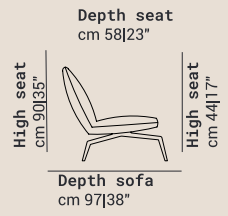

FUNKY

DATA SHEET

Interiors

Assise: Foam
Dossier: Foam

Frame

Multilayer: 95%
Masonite: 5%

Suspension System

Seat: Webbing
Back: Spring