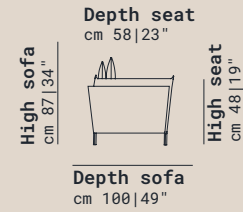

FREE

With its compact dimensions, the Free program fits easily into any living room, offering the choice between a two-seater, two-and-a-half-seater, three-seater sofa and coordinated armchair. The high quality fabric upholstery is characterized by the drawstring stitching that emphasizes the contours, creating a pleasant and current graphic effect.

Avec ses dimensions compactes, le programme Free s'intègre facilement dans n'importe quel salon en offrant le choix entre un canapé deux places, deux places et demie, trois places et un fauteuil coordonné. Le revêtement en tissu de haute qualité se caractérise par les coutures à cordon qui soulignent les contours, créant un effet graphique agréable et actuel.