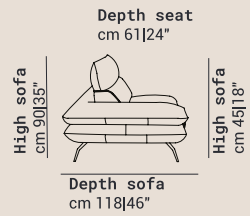

MIRA

Chair left arm large
cm 122|48" V008

Chair no arm large
cm 88|35" V115

Chair RX power
left arm large
cm 122|48" V905

Chair RX no arm large
cm 88|35" V704

Chair right arm large
cm 122|48" V009

Chair no arm small
cm 73|29" V114

Chair RX power
right arm large
cm 122|48" V906

Chair RX no arm small
cm 73|29" V706

Chair left arm small
cm 107|42" V002

Chair RX power
left arm small
cm 107|42" V903

Chair left arm small
cm 107|42" V003

Chair RX power
right arm small
cm 107|42" V904

DATA SHEET

Interiors

Seat: Foam - 35kg
Arms: Foam - 25kg
Back: Foam - 18kg
Backrest: Foam - 18kg

Frame

Particle board: 35%
Multilayer: 35%
Fir: 20%
Masonite: 10%

Suspension System

Seat: Greek Springs
Back: Masonite