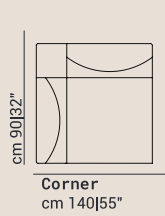

MIRA

Chair left arm large
cm 122|48" V008

Chair no arm large
cm 88|35" V115

Chair RX power
left arm large
cm 122|48" V905

Chair RX no arm large
cm 88|35" V704

Chair right arm large
cm 122|48" V009

Chair no arm small
cm 73|29" V114

Chair RX power
right arm large
cm 122|48" V906

Chair RX no arm small
cm 73|29" V706

Chair left arm small
cm 107|42" V002

Chair RX power
left arm small
cm 107|42" V903

Chair left arm small
cm 107|42" V003

Chair RX power
right arm small
cm 107|42" V904