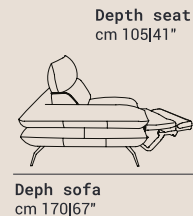

MIRA

Chair left arm large
cm 122|48" V008

Chair no arm large
cm 88|35" V115

Chair RX power
left arm large
cm 122|48" V905

Chair RX no arm large
cm 88|35" V704

Chair right arm large
cm 122|48" V009

Chair no arm small
cm 73|29" V114

Chair RX power
right arm large
cm 122|48" V906

Chair RX no arm small
cm 73|29" V706

Chair left arm small
cm 107|42" V002

Chair RX power
left arm small
cm 107|42" V903

Chair left arm small
cm 107|42" V003

Chair RX power
right arm small
cm 107|42" V904

DATA SHEET

Interiors

Seat: Foam - 35kg
Arms: Foam - 25kg
Back: Foam - 18kg
Backrest: Foam - 18kg

Frame

Particle board: 35%
Multilayer: 35%
Fir: 20%
Masonite: 10%

Suspension System

Seat: Greek Springs
Back: Masonite