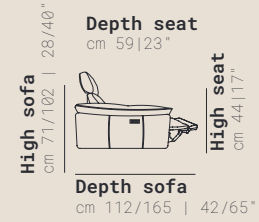

**Chair RX power**  
cm 128 | 50" V119

**2 Seater 2RX  
power detach**  
cm 198 | 78" V132

**2 Seater 2RX  
power detach**  
cm 236 | 93" V133