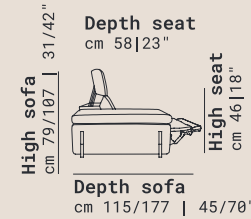

DATA SHEET

Chair arm large no arm RX
cm 85 | 33" V704

Chair arm large no arm
cm 85 | 33" V115

Chair arm left large
cm 120 | 47" V008

Chair arm right large
cm 120 | 47" V009

Chair arm middle no arm RX
cm 76 | 30" V705

Chair arm right large RX power
cm 120 | 47" V906

2,5 seater left arm
cm 185 | 73" V076

2,5 seater left arm RX power
cm 185 | 73" V278

3 seater left arm
cm 205 | 81" V031

Chair arm left middle RX power
cm 111 | 44" V901

Chair arm right middle RX power
cm 111 | 44" V902

2,5 seater right arm
cm 185 | 73" V077

2,5 seater right arm RX power
cm 185 | 73" V279

3 seater right arm
cm 205 | 81" V031

Chair arm left small RX power
cm 94 | 37" V903

Chair arm right small RX power
cm 94 | 37" V904

Sectional left
cm 240 | 37" V051

Sectional right
cm 240 | 37" V052

Corner
cm 115 | 45" V050

INCANTO
ITALIAN ATTITUDE