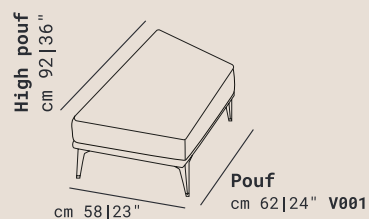

3 Seater left arm
cm 196|77" **V031**

Chair terminal right
cm 97|38" **V048**

2 Seater right arm
cm 152|60" **V022**

2,5 Seater right arm
cm 176|69" **V077**

3 Seater right arm
cm 196|77" **V032**

DATA SHEET