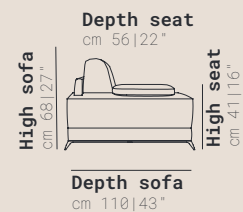

2 Seater
cm 210 | 83" **V020**

3 Seater
cm 240 | 94" **V030**

4 Seater
cm 270 | 106" **V090**

2 Seater Left Arm
cm 192 | 76" **V021**

2 Seater Right Arm
cm 192 | 76" **V022**

2 Seater Left Arm
cm 172 | 69" **V018**

2 Seater Left Arm
cm 172 | 69" **V018**

Pouf Large
cm 100 | 39" **V016**

Pouf Small
cm 72 | 28" **V001**

DATA SHEET

Padding

Seat: Foam + Feather
Back: Foam + Feather
Arms: Feather

Frame

Particle board: 15%
Multilayer: 35%
Fir: 30%
Masonite: 20%