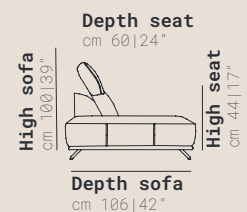

Chair
cm 131|52" V010

2 Seater
cm 190|75" V020

2,5 Seater
cm 208|82" V029

3 Seater
cm 228|90" V030

Chair no arm large
cm 90|35" V115

2 Seater arm left
cm 154|61" V021

2,5 Seater arm left
cm 172|68" V076

3 Seater arm left
cm 212|83" V031

Chair no arm small
cm 60|24" V010

2 Seater arm right
cm 154|61" V022

2,5 Seater arm right
cm 172|68" V077

3 Seater arm right
cm 212|83" V032

Sectional right small
cm 225|89" V135

Sectional left small
cm 225|89" V136

Sectional right
cm 240|94" V051

Sectional left
cm 240|94" V052

DATA SHEET

Padding

Seat: Foam
Back: Foam
Arms: Foam
Backrest: Foam

Frame

Particle board: 40%
Multilayer: 10%
Fir: 30%
Masonite: 20%

Suspension System