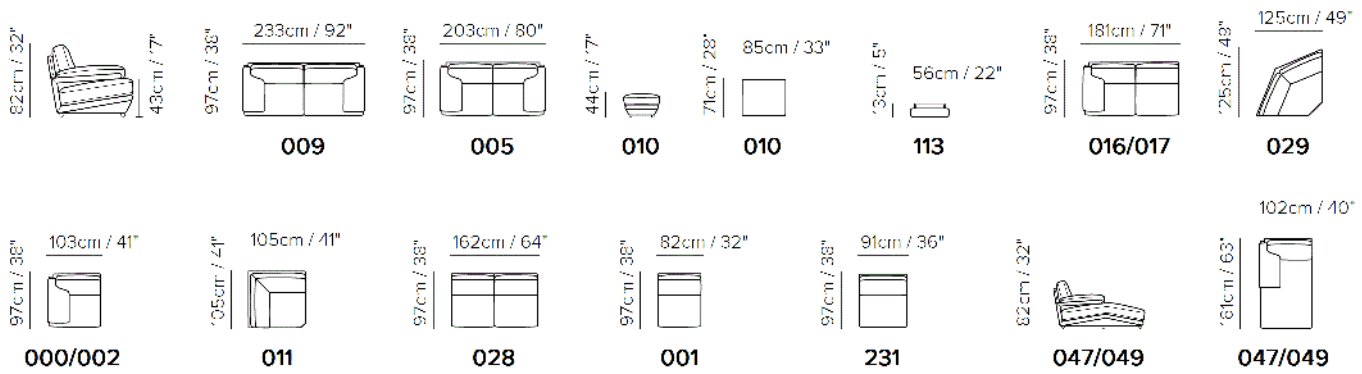

■ Vers. 009

■ Vers. 016+011+001+002+113

■ Vers. 000+029+017

## SCHEMATICS

NOTES

- Plaza, a Natuzzi original design, is enjoyed by countless happy customers worldwide.
- The armrest has a well-articulated eye-catching cushion design, which when viewed side-on, envelops the seat cushion and outlines the entire profile.
- Plaza fits well in a myriad of interiors, making it one of our most sought after designs.
- Tight Seat Cushion (the seat cushions of the models are fixed to the frame)
- Tight Back Cushion (the back cushions of the models are fixed to the frame)
- No Leather Side (the sectional pieces have the side covered with lining and not leather)
- Internal wooden frame
- Without Feet Assembled (the feet will be in a bag inside the package)
- Plastic Wrap (the model will be wrapped in a plastic bag)
- Feet available in wood finishings 09 (Walnut) / 18 (Wengè)
- Feet available in metal finishing 75 (Glazed Nickel)
- Feet height 6,5 cm