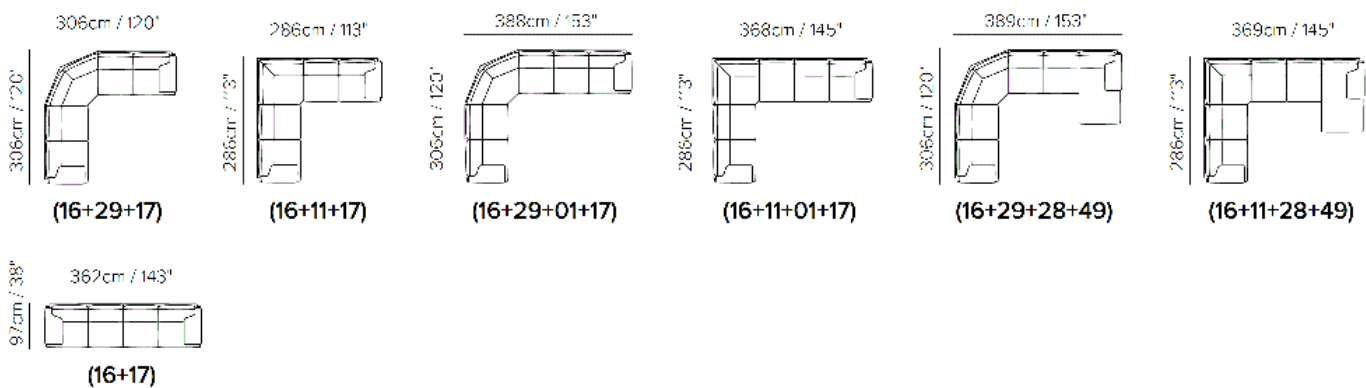

COMPOSITION EXAMPLES