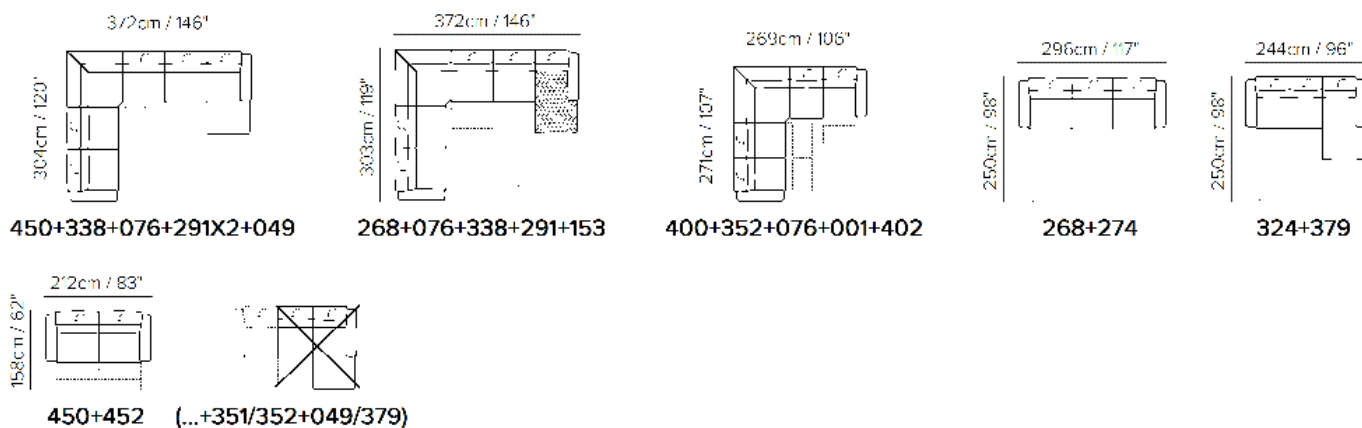

COMPOSITION EXAMPLES