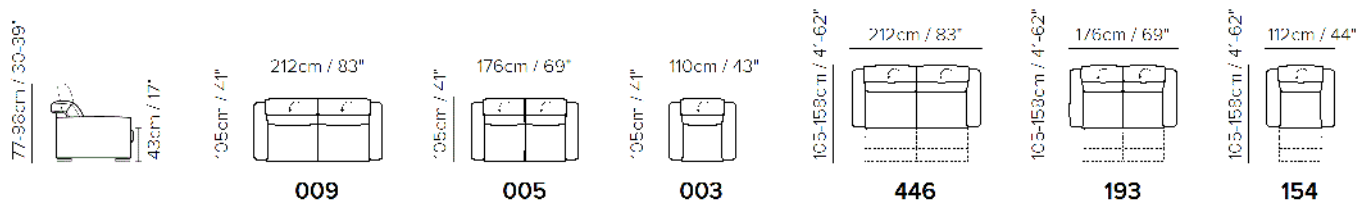

## SCHEMATICS

BED MECHANISM & MATTRESS

MECHANISM		MATTRESS		
VERSIONS	TYPE	VERSIONS	TYPE	DIMENSIONS
				W L H
324,325	Transformable electro-welded - Double folding	324,325	GREENPLUS	100 190 12
264,268,269	Transformable electro-welded - Double folding	264,268,269	GREENPLUS	140 193 12