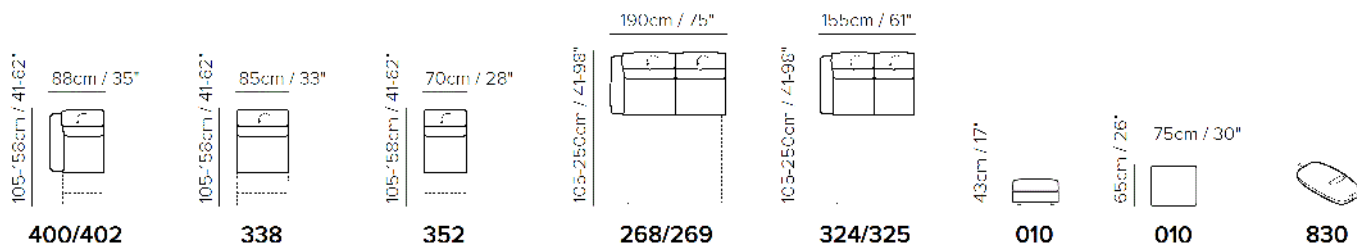

## SCHEMATICS

BED MECHANISM & MATTRESS

MECHANISM		MATTRESS		
VERSIONS	TYPE	VERSIONS	TYPE	DIMENSIONS
				W L H
324,325	Transformable electro-welded - Double folding	324,325	GREENPLUS	100 190 12
264,268,269	Transformable electro-welded - Double folding	264,268,269	GREENPLUS	140 193 12