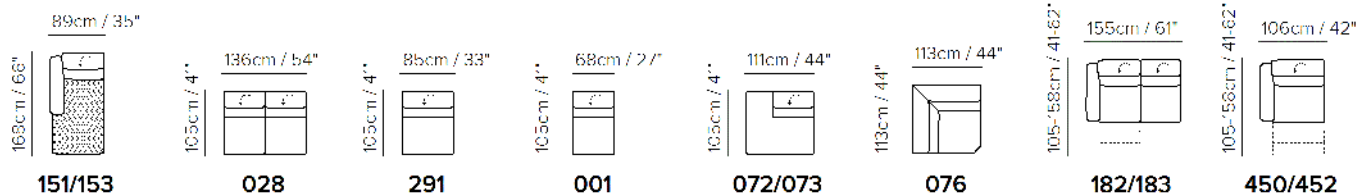

## SCHEMATICS

BED MECHANISM & MATTRESS

MECHANISM		MATTRESS		
VERSIONS	TYPE	VERSIONS	TYPE	DIMENSIONS
				W L H
324,325	Transformable electro-welded - Double folding	324,325	GREENPLUS	100 190 12
264,268,269	Transformable electro-welded - Double folding	264,268,269	GREENPLUS	140 193 12