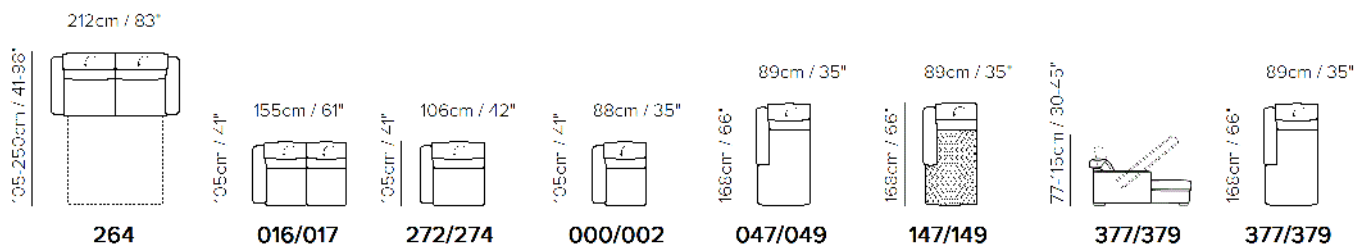

## SCHEMATICS

BED MECHANISM & MATTRESS

MECHANISM		MATTRESS		
VERSIONS	TYPE	VERSIONS	TYPE	DIMENSIONS
				W L H
324,325	Transformable electro-welded - Double folding	324,325	GREENPLUS	100 190 12
264,268,269	Transformable electro-welded - Double folding	264,268,269	GREENPLUS	140 193 12