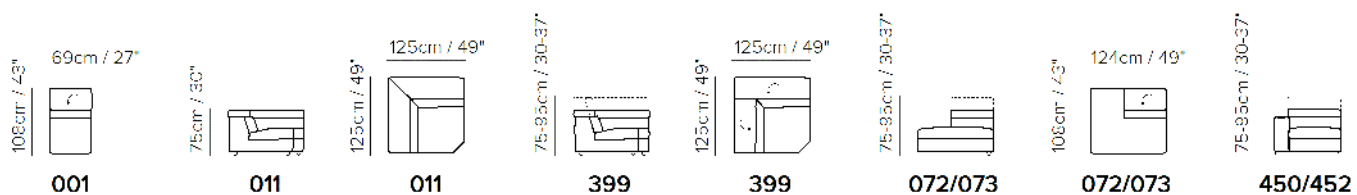

## SCHEMATICS

NOTES

---

- Feet height 4,0 cm