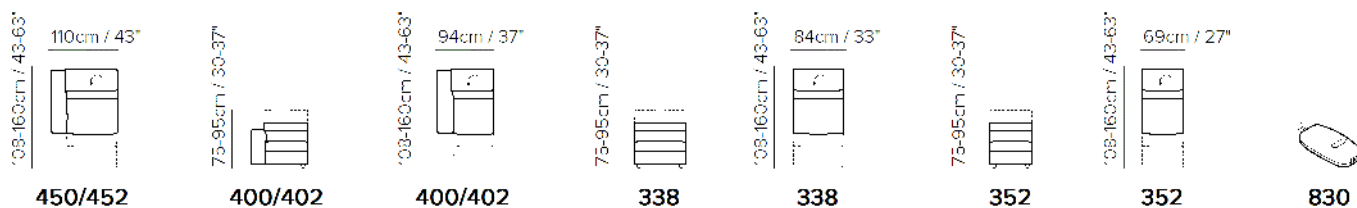

## SCHEMATICS

NOTES

---

- Feet height 4,0 cm