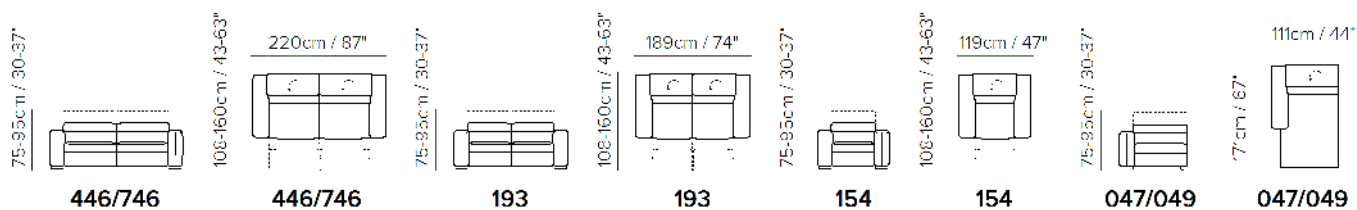

## SCHEMATICS

NOTES

---

- Feet height 4,0 cm