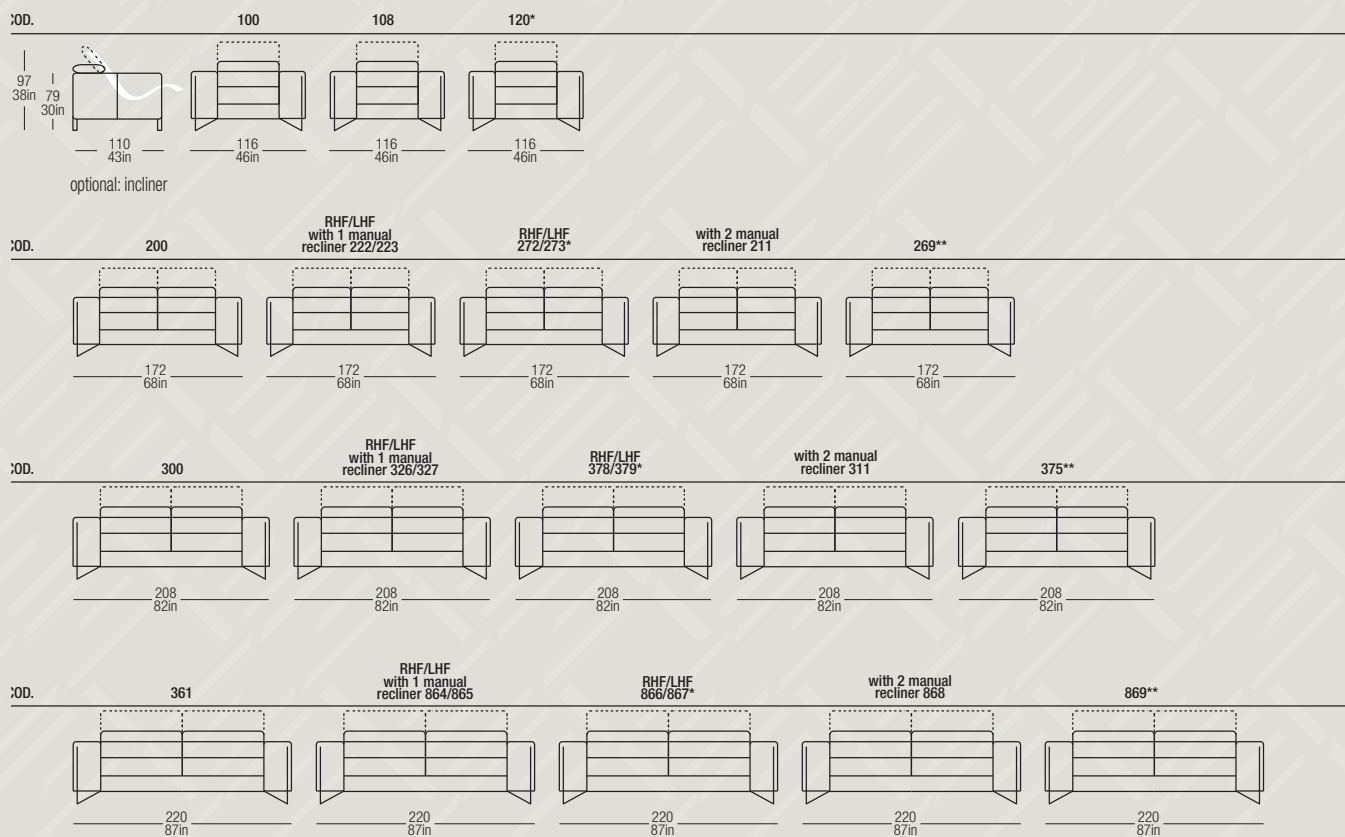

VERSO IS326

* with ELECTRIC RECLINER
 ** with 2 ELECTRIC RECLINER

NEXT PAGE

VERSO IS326

H. SEDUTA / H. SITTING 46 cm / 18 in

P. SEDUTA / D. SITTING 55 cm / 21 in

* with ELECTRIC RECLINER

** with 2 ELECTRIC RECLINER