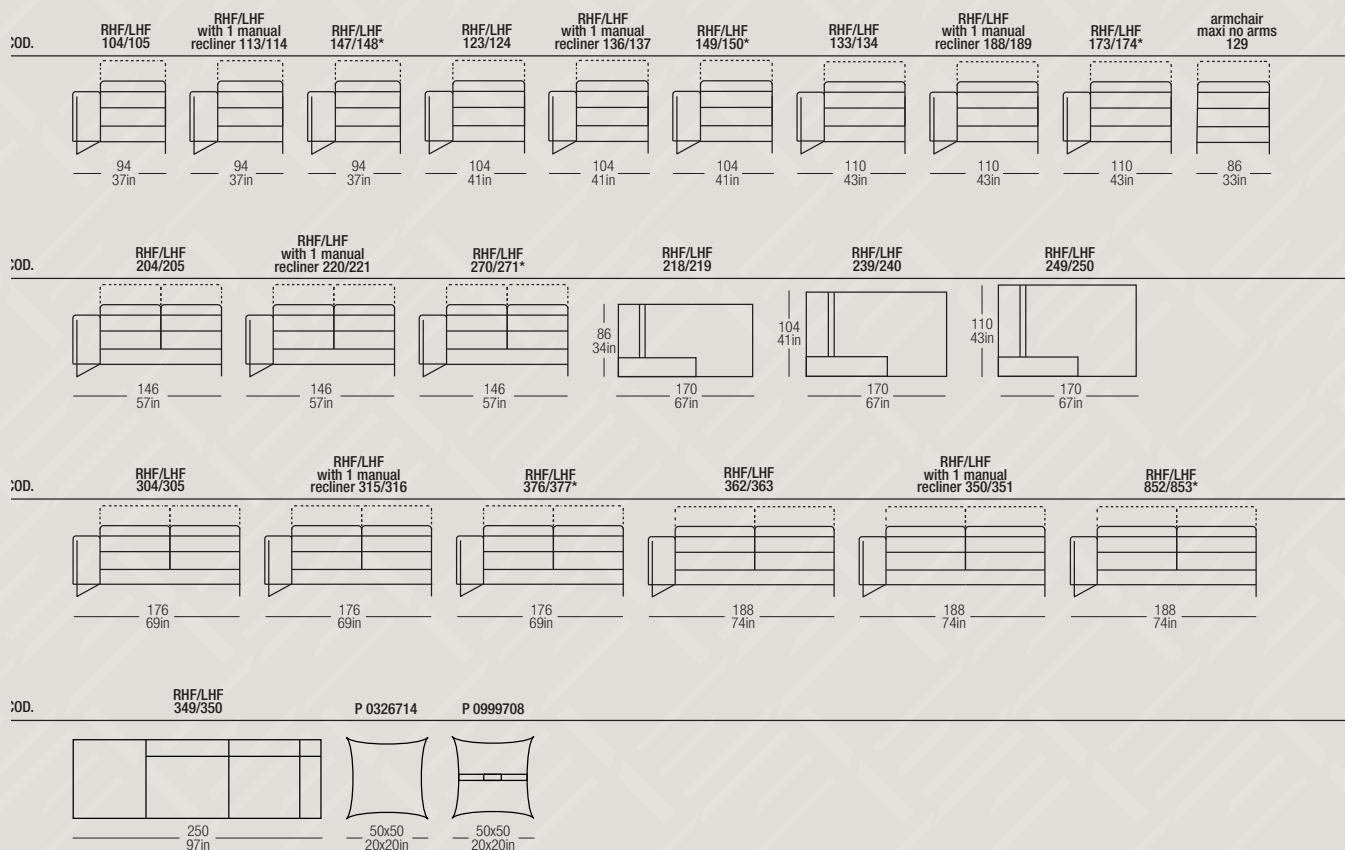

VERSO IS326

* with ELECTRIC RECLINER
 ** with 2 ELECTRIC RECLINER

NEXT PAGE

VERSO IS326

H. SEDUTA / H. SITTING 46 cm / 18 in

P. SEDUTA / D. SITTING 55 cm / 21 in

* with ELECTRIC RECLINER

** with 2 ELECTRIC RECLINER