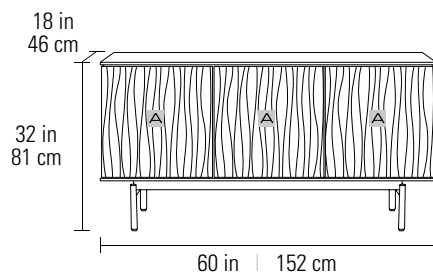

## 7107 CONSOLE

Recommended TV Size	up to 70"
Arena TV Mount Compatibility	N/A
Dimensions	32H x 60 x 18 in 81H x 152 x 46 cm
Component Capacity	6-9
Adjustable Shelf Increments	1.25 in   32 mm; 5 positions
Top Shelf Capacity	175 lbs   79 kg
Weight	138 lbs   63 kg

### △ Interior Compartment (x3)

Dimensions	19H x 18.75 x 16.25 in 48H x 48 x 41 cm
Adjustable Shelf Capacity	50 lbs   23 kg
Bottom Shelf Capacity	100 lbs   45 kg

## 7109 CREDENZA

Recommended TV Size	up to 85"
Arena TV Mount Compatibility	N/A
Dimensions	32H x 79.25 x 18 in 81H x 202 x 46 cm
Component Capacity	8-12
Adjustable Shelf Increments	1.25 in   32 mm; 5 positions
Top Shelf Capacity	175 lbs   79 kg
Weight	176 lbs   80 kg

### △ Interior Compartment (x4)

Dimensions	19H x 18.75 x 16.25 in 48H x 48 x 41 cm
Adjustable Shelf Capacity	50 lbs   23 kg
Bottom Shelf Capacity	100 lbs   45 kg