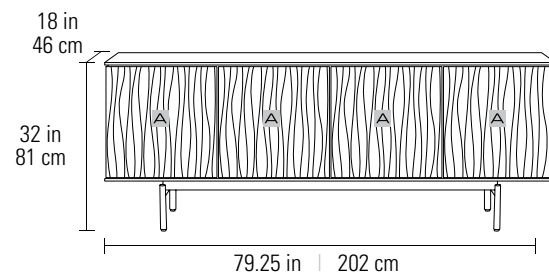

## 7107 CONSOLE

Recommended TV Size	up to 70"
Arena TV Mount Compatibility	N/A
Dimensions	32H x 60 x 18 in 81H x 152 x 46 cm
Component Capacity	6-9
Adjustable Shelf Increments	1.25 in   32 mm; 5 positions
Top Shelf Capacity	175 lbs   79 kg
Weight	138 lbs   63 kg

### △ Interior Compartment (x3)

Dimensions	19H x 18.75 x 16.25 in 48H x 48 x 41 cm
Adjustable Shelf Capacity	50 lbs   23 kg
Bottom Shelf Capacity	100 lbs   45 kg

## 7109 CREDENZA

Recommended TV Size	up to 85"
Arena TV Mount Compatibility	N/A
Dimensions	32H x 79.25 x 18 in 81H x 202 x 46 cm
Component Capacity	8-12
Adjustable Shelf Increments	1.25 in   32 mm; 5 positions
Top Shelf Capacity	175 lbs   79 kg
Weight	176 lbs   80 kg

### △ Interior Compartment (x4)

Dimensions	19H x 18.75 x 16.25 in 48H x 48 x 41 cm
Adjustable Shelf Capacity	50 lbs   23 kg
Bottom Shelf Capacity	100 lbs   45 kg