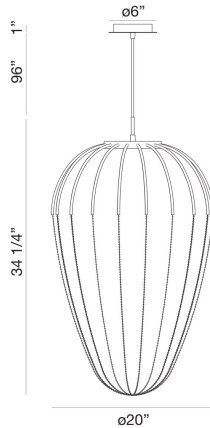

FRUSTA, 5 LT LED PENDANT

PRODUCT DETAILS

No.	:	39327-017
Product Color	:	GOLD
Shade / Accent Colour	:	GOLD
Diameter	:	20"
Height	:	34.5"
Weight	:	11lbs

LIGHT SOURCE DETAILS

Light Source Type	:	INTEGRATED LED
Input Voltage	:	120V
Bulb Voltage	:	120V
Socket Type	:	LED
Total Wattage	:	22.5W
Delivered Lumens	:	400lm
Kelvin	:	3000K
CRI	:	90
Dimmable	:	Yes

OPTIONS AVAILABLE

ITEM NO.	FINISH	SHADE
39327-017	GOLD	GOLD
39327-024	BLACK	BLACK

TECHNICAL DETAILS

Hanging Support Type	:	WIRE
Hanging Support Length	:	72"
Canopy / Backplate Height	:	1"
Canopy / Backplate Dia.	:	6"