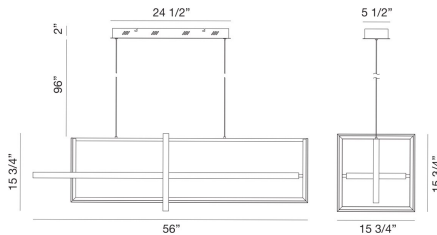

BORDO, LG LED CHANDELIER

PRODUCT DETAILS

No.	:	39324-016
Product Color	:	MATTE BLACK
Shade / Accent Colour	:	BLACK
Length	:	55.75"
Width	:	15.75"
Height	:	15.75"
Weight	:	21.5lbs

LIGHT SOURCE DETAILS

Light Source Type	:	INTEGRATED LED
Input Voltage	:	120V
Bulb Voltage	:	24V
Socket Type	:	LED
Total Wattage	:	137W
Delivered Lumens	:	7700lm
Kelvin	:	3000K
CRI	:	90
Dimmable	:	Yes

OPTIONS AVAILABLE

ITEM NO.	FINISH	SHADE
39324-016	MATTE BLACK	BLACK
39324-023	GOLD	GOLD

TECHNICAL DETAILS

Hanging Support Type	:	AIRCRAFT CABLE
Hanging Support Length	:	96"
Canopy / Backplate Length	:	24.5"
Canopy / Backplate Height	:	2"
Canopy / Backplate Width	:	5.5"