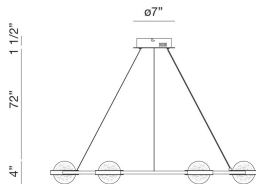

CIRCOLO, 6LT LED CHANDELIER

PRODUCT DETAILS

No.	:	39308-016
Product Color	:	BLACK
Shade / Accent Colour	:	BLACK
Diameter	:	35.5"
Height	:	4"
Weight	:	23.2lbs

LIGHT SOURCE DETAILS

Light Source Type	:	INTEGRATED LED
Input Voltage	:	120V
Bulb Voltage	:	120V
Socket Type	:	LED
Total Wattage	:	34W
Delivered Lumens	:	2200lm
Kelvin	:	3500K
CRI	:	90
Dimmable	:	Yes

OPTIONS AVAILABLE

ITEM NO.	FINISH	SHADE
39308-016	BLACK	BLACK

TECHNICAL DETAILS

Hanging Support Type	:	AIRCRAFT CABLE
Hanging Support Length	:	72"
Canopy / Backplate Height	:	1.5"
Canopy / Backplate Dia.	:	7"