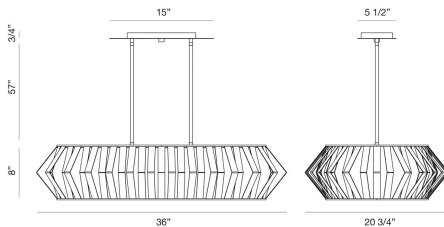

BEVELO, 6 LIGHT OVAL CHANDELIER

PRODUCT DETAILS

No.	:	38269-011
Product Color	:	WOOD/BRONZE
Product Material	:	METAL
Shade / Accent Material	:	~
Length	:	36"
Width	:	20.75"
Height	:	8"
Weight	:	11.1lbs

LIGHT SOURCE DETAILS

ITEM NO.	FINISH	SHADE
38269-011	WOOD/BRONZE	

TECHNICAL DETAILS

Hanging Support Type	:	ROD
Hanging Support Length	:	57"
Rods Included	:	2X(3"+6"1"2"+18"+18")
Canopy / Backplate Length	:	13"
Canopy / Backplate Height	:	0.75"
Canopy / Backplate Width	:	5.5"
Location	:	DRY
Approval	:	