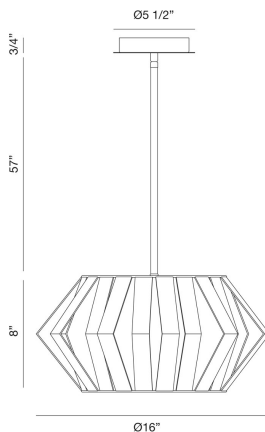

BEVELO, 3 LIGHT PENDANT/SEMI FLUSHMOUNT

PRODUCT DETAILS

No.	:	38267-017
Product Color	:	WOOD/BRONZE
Product Material	:	METAL
Shade / Accent Material	:	~
Diameter	:	16"
Height	:	8"
Weight	:	4.6lbs

LIGHT SOURCE DETAILS

ITEM NO.	FINISH	SHADE
38267-017	WOOD/BRONZE	

TECHNICAL DETAILS

Hanging Support Type	:	ROD
Hanging Support Length	:	57"
Rods Included	:	3"+6"+12"+18"+18"
Canopy / Backplate Height	:	1"
Canopy / Backplate Dia.	:	5.5"
Location	:	DRY