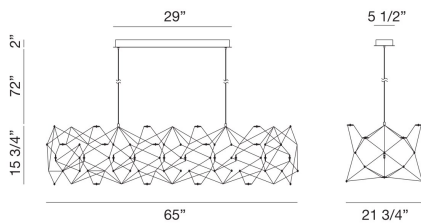

LEONARDELLI, LARGE LED CHANDELIER

PRODUCT DETAILS

No.	:	38036-019
Product Color	:	CHROME
Product Material	:	METAL
Shade / Accent Material	:	~
Length	:	65"
Width	:	21.75"
Height	:	15.75"
Overall Height	:	88"
Weight	:	12lbs

ITEM NO.	FINISH	SHADE
38036-019	CHROME	
38036-020	DARK CHROME(PLATED)	

TECHNICAL DETAILS

Hanging Support Type	:	WIRE
Canopy / Backplate Length	:	29.25"
Canopy / Backplate Height	:	1.5"
Canopy / Backplate Width	:	5.5"
Location	:	DRY
Approval	:	
Title 24	:	Yes