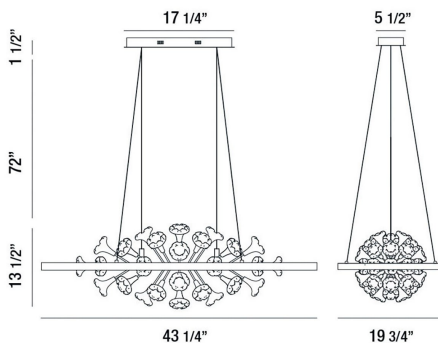

CLAYTON, 43" OVAL CHANDELIER

PRODUCT DETAILS

No.	:	37344-016
Product Color	:	SILVER WITH BRUSHED GOLD
Product Material	:	METAL
Shade / Accent Colour	:	CLEAR
Shade / Accent Material	:	GLASS
Length	:	43.25"
Width	:	19.75"
Height	:	13.5"
Overall Height	:	87"
Weight	:	25.7lbs

ITEM NO.	FINISH	SHADE
37344-016	SILVER WITH BRUSHED GOLD	CLEAR

TECHNICAL DETAILS

Hanging Support Type	:	AIRCRAFT CABLE
Hanging Support Length	:	72"
Canopy / Backplate Length	:	17.25"
Canopy / Backplate Height	:	1.5"
Canopy / Backplate Width	:	5.5"
Approval	:	
Title 24	:	Yes