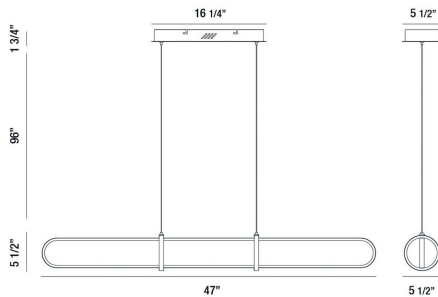

## BERKLEY, 47" LINEAR CHANDELIER

### PRODUCT DETAILS

No.	:	37037-017
Product Color	:	MATTE BLACK
Product Material	:	METAL
Shade / Accent Material	:	ACRYLIC
Length	:	47"
Width	:	5.5"
Height	:	5.5"
Overall Height	:	103.25"
Weight	:	5.1lbs

### TECHNICAL DETAILS

Hanging Support Type	:	WIRE
Hanging Support Length	:	96"
Canopy / Backplate Length	:	16.25"
Canopy / Backplate Height	:	1.75"
Canopy / Backplate Width	:	5.5"
Location	:	DRY
Approval	:	
Title 24	:	Yes