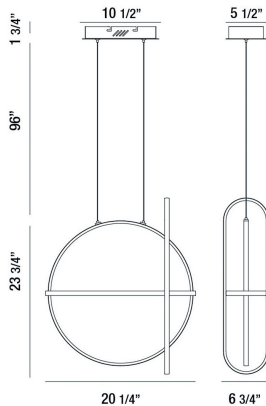

BERKLEY, 20" ROUND CHANDELIER

OPTIONS AVAILABLE

ITEM NO.	FINISH	SHADE
37035-013	MATTE BLACK	
37035-020	STAIN GOLD	

PRODUCT DETAILS

No.	: 37035-013
Product Color	: MATTE BLACK
Product Material	: METAL
Shade / Accent Material	: ACRYLIC
Length	: 20.25"
Width	: 6.75"
Height	: 23.75"
Overall Height	: 121.5"
Weight	: 3.7lbs

LIGHT SOURCE DETAILS

Light Source Type	: INTEGRATED LED
Input Voltage	: 120V
Bulb Voltage	: 120V
Socket Type	: LED
Total Wattage	: 59W
Delivered Lumens	: 2100lm
Kelvin	: 3000K
CRI	: 90+
Dimmable	: Yes

TECHNICAL DETAILS

Hanging Support Type	: WIRE
Hanging Support Length	: 96"
Canopy / Backplate Length	: 10.5"
Canopy / Backplate Height	: 1.75"
Canopy / Backplate Width	: 5.5"
Location	: DRY
Approval	: 
Title 24	: Yes

PROJECT INFORMATION