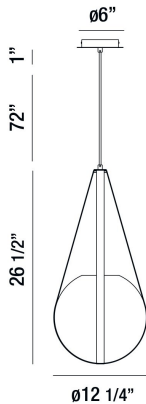

ROSEMOUNT, 12" ROUND PENDANT

PRODUCT DETAILS

No.	:	35990-031
Product Color	:	CHROME
Product Material	:	METAL
Shade / Accent Colour	:	SMOKE/TAN
Shade / Accent Material	:	GLASS/LEATHER
Diameter	:	12.25"
Height	:	26.5"
Overall Height	:	99.5"
Weight	:	5lbs

LIGHT SOURCE DETAILS

Number of Bulbs	:	1
Light Source	:	Incandescent
Light Source Type	:	A19
Input Voltage	:	120V
Bulb Voltage	:	120V
Socket Type	:	E26
Wattage	:	60W
Total Wattage	:	60W
Bulb Included	:	No
Dimmable	:	Yes

OPTIONS AVAILABLE

ITEM NO.	FINISH	SHADE
35990-017	CHROME	WHITE/TAN
35990-031	CHROME	SMOKE/TAN

TECHNICAL DETAILS

Hanging Support Type	:	WIRE
Hanging Support Length	:	72"
Canopy / Backplate Height	:	1"
Canopy / Backplate Dia.	:	6"
Location	:	DRY
Approval	:	