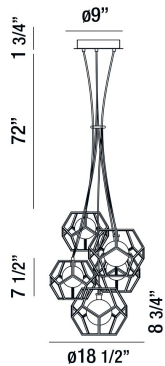

NORWAY, 19" ROUND CHANDELIER

PRODUCT DETAILS

No.	:	35903-017
Product Color	:	CHROME
Product Material	:	METAL
Shade / Accent Colour	:	CLEAR
Shade / Accent Material	:	HAND MADE ICE GLASS
Diameter	:	18.5"
Height	:	8.75"
Overall Height	:	82.5"
Weight	:	16lbs

LIGHT SOURCE DETAILS

Number of Bulbs	:	5
Light Source	:	LED
Light Source Type	:	G9 LED
Input Voltage	:	120V
Bulb Voltage	:	120V
Socket Type	:	LED
Wattage	:	5W
Total Wattage	:	25W
Initial Lumens	:	1250lm
Kelvin	:	3000K
CRI	:	80+
Bulb Included	:	No
Dimmable	:	Yes

OPTIONS AVAILABLE

ITEM NO.	FINISH	SHADE
35903-017	CHROME	CLEAR

TECHNICAL DETAILS

Hanging Support Type	:	WIRE
Hanging Support Length	:	72"
Canopy / Backplate Height	:	1.75"
Canopy / Backplate Dia.	:	9"
Location	:	DRY
Approval	:	