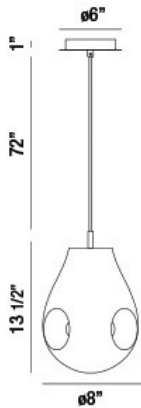

## BENALTO, 8" ROUND PENDANT

### PRODUCT DETAILS

No.	:	34288-016
Product Color	:	CHROME
Product Material	:	METAL
Shade / Accent Colour	:	AMBER
Shade / Accent Material	:	HAND-BLOWN GLASS
Diameter	:	8"
Height	:	13.5"
Overall Height	:	86.5"
Weight	:	2.2lbs

### TECHNICAL DETAILS

Hanging Support Type	:	WIRE
Hanging Support Length	:	72"
Canopy / Backplate Height	:	1"
Canopy / Backplate Dia.	:	6"
Location	:	DRY
Approval	:	