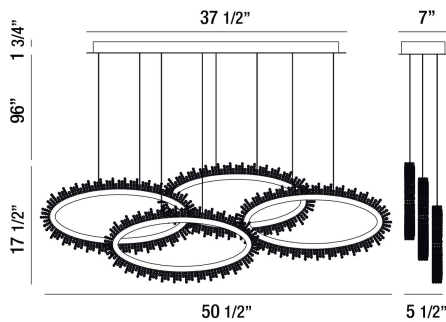

SCOPPIA, 51" LINEAR CHANDELIER

PRODUCT DETAILS

No.	:	33731-018
Product Color	:	CHROME
Product Material	:	METAL
Shade / Accent Colour	:	CLEAR
Shade / Accent Material	:	MULTIPLE FACET CRYSTAL BEADS
Length	:	50.5"
Width	:	5.5"
Height	:	17.5"
Overall Height	:	115.25"
Weight	:	19.8lbs

LIGHT SOURCE DETAILS

Light Source Type	:	INTEGRATED LED
Input Voltage	:	120V
Bulb Voltage	:	120V
Socket Type	:	LED
Total Wattage	:	92W
Delivered Lumens	:	1375lm
Kelvin	:	3500K
CRI	:	90+
Dimmable	:	Yes

OPTIONS AVAILABLE

ITEM NO.	FINISH	SHADE
33731-018	CHROME	CLEAR

TECHNICAL DETAILS

Hanging Support Type	:	AIRCRAFT CABLE
Hanging Support Length	:	96"
Canopy / Backplate Length	:	37.5"
Canopy / Backplate Height	:	1.75"
Canopy / Backplate Width	:	7"
Location	:	DRY
Approval	:	