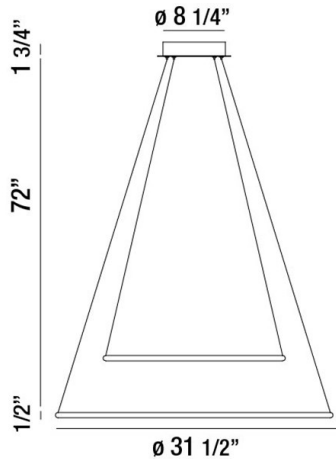

VALLEY, 32" ROUND PENDANT

PRODUCT DETAILS

No.	:	31861-014
Product Color	:	CHROME
Product Material	:	METAL
Shade / Accent Colour	:	OPAL WHITE
Shade / Accent Material	:	ACRYLIC
Diameter	:	31.5"
Height	:	0.5"
Overall Height	:	74.25"
Weight	:	6lbs

OPTIONS AVAILABLE

ITEM NO.	FINISH	SHADE
31861-014	CHROME	OPAL WHITE

TECHNICAL DETAILS

Light Direction	:	Down
Hanging Support Type	:	AIRCRAFT CABLE
Hanging Support Length	:	72"
Canopy / Backplate Height	:	1.75"
Canopy / Backplate Dia.	:	8.25"
Adjustable Lamp Head	:	No
Location	:	DRY
Approval	:	