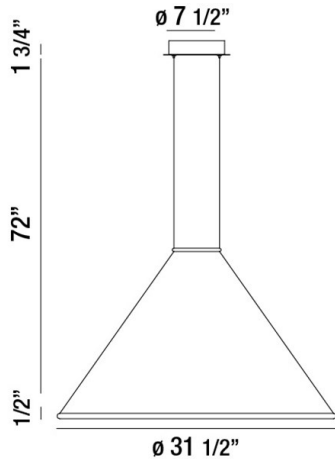

VALLEY, 32" ROUND PENDANT

OPTIONS AVAILABLE

ITEM NO.	FINISH	SHADE
31860-017	CHROME	OPAL WHITE

PRODUCT DETAILS

No.	:	31860-017
Product Color	:	CHROME
Product Material	:	METAL
Shade / Accent Colour	:	OPAL WHITE
Shade / Accent Material	:	ACRYLIC
Diameter	:	31.5"
Height	:	0.5"
Overall Height	:	74.25"
Weight	:	4.2lbs

LIGHT SOURCE DETAILS

Light Source Type	:	INTEGRATED LED
Input Voltage	:	120V
Bulb Voltage	:	120V
Socket Type	:	LED
Total Wattage	:	30W
Delivered Lumens	:	900lm
Kelvin	:	3000K
CRI	:	80+
Dimmable	:	Yes

TECHNICAL DETAILS

Light Direction	:	Down
Hanging Support Type	:	AIRCRAFT CABLE
Hanging Support Length	:	72"
Canopy / Backplate Height	:	1.75"
Canopy / Backplate Dia.	:	7.5"
Adjustable Lamp Head	:	No
Location	:	DRY
Approval	:	