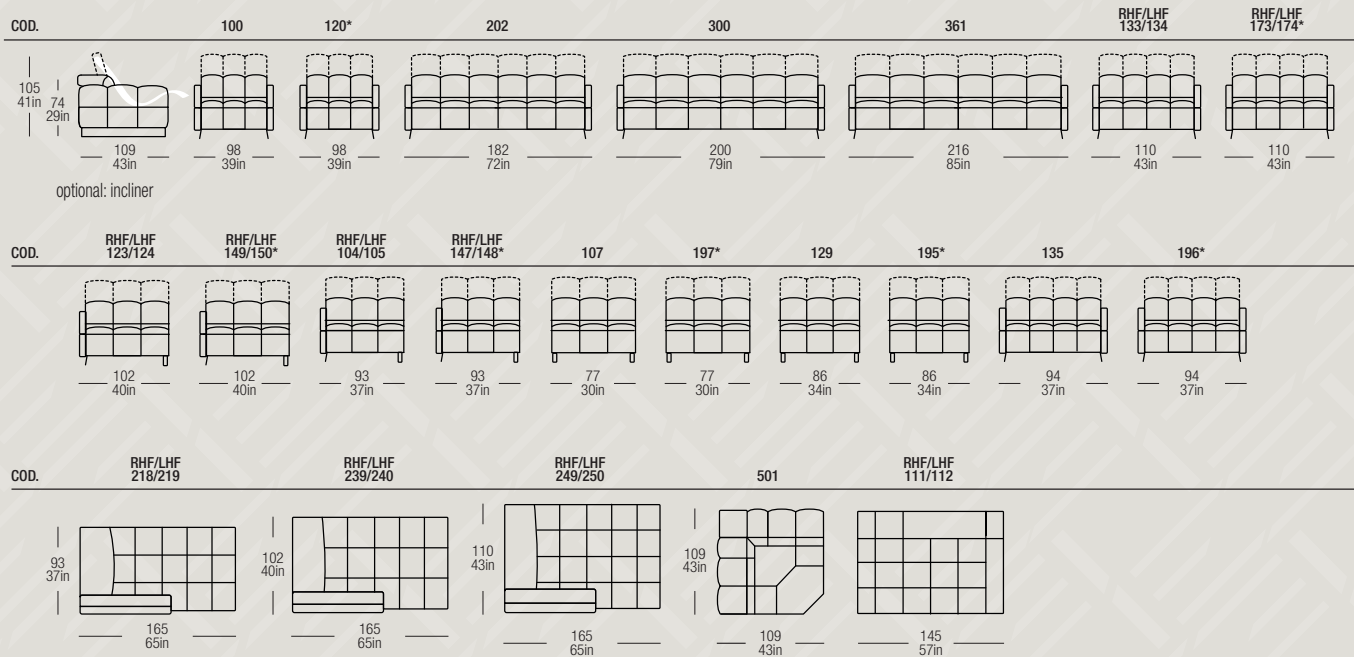

NEW TRIUMPH IS568

H. SEDUTA / H. SITTING 46 cm / 18 in

P. SEDUTA / D. SITTING 55 cm / 21 in

* with ELECTRIC RECLINER

ESTRO
MILANO HANDMADE IN ITALY

www.estromilano.com