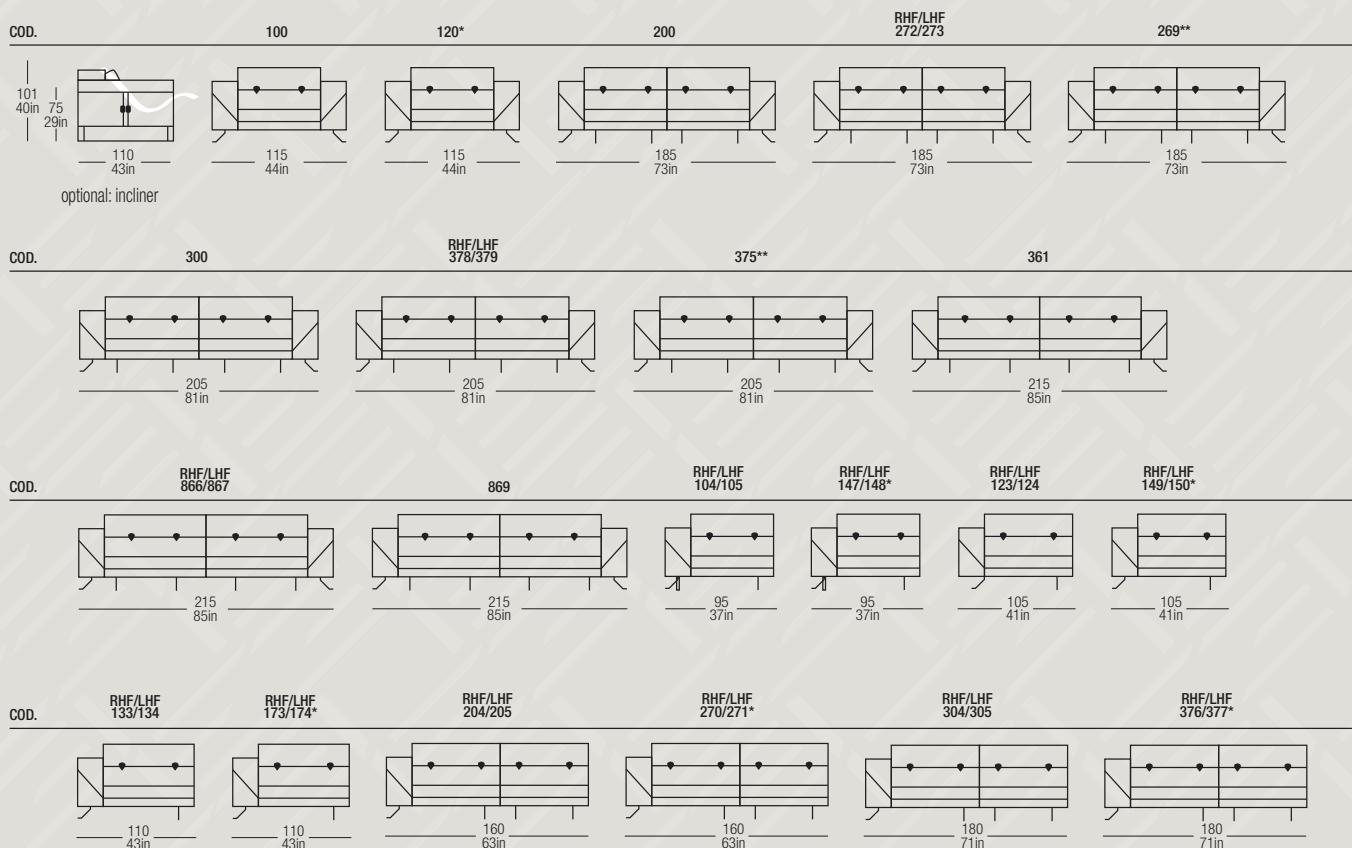

## EDITH IS354

\* with ELECTRIC RECLINER  
 \*\* with 2 ELECTRIC RECLINER

NEXT PAGE

## EDITH IS354

H. SEDUTA / H. SITTING 46 cm / 18 in  
 P. SEDUTA / D. SITTING 53 cm / 20 in  
 \* with ELECTRIC RECLINER  
 \*\* with 2 ELECTRIC RECLINER