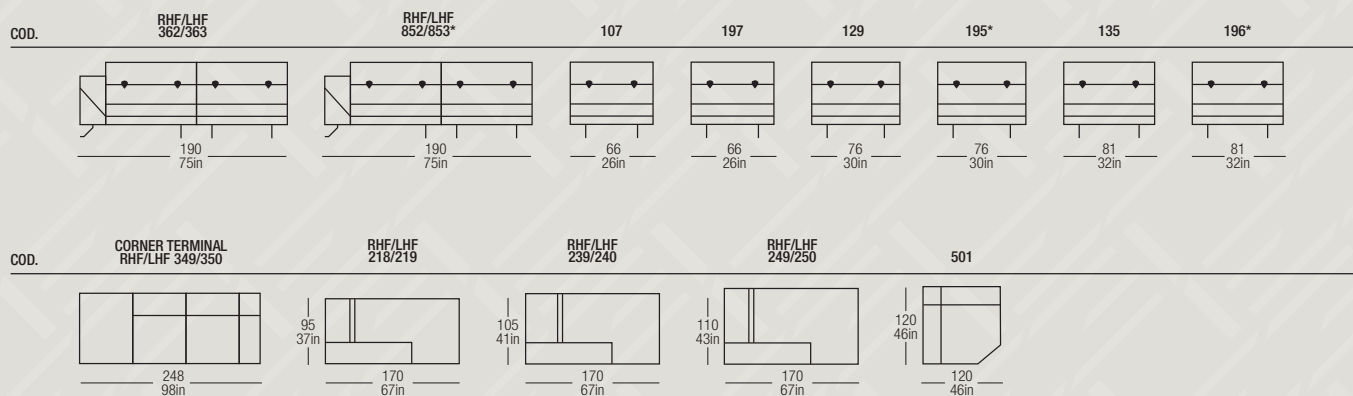

## EDITH IS354

\* with ELECTRIC RECLINER  
 \*\* with 2 ELECTRIC RECLINER

NEXT PAGE

## EDITH IS354

H. SEDUTA / H. SITTING 46 cm / 18 in  
 P. SEDUTA / D. SITTING 53 cm / 20 in  
 \* with ELECTRIC RECLINER  
 \*\* with 2 ELECTRIC RECLINER