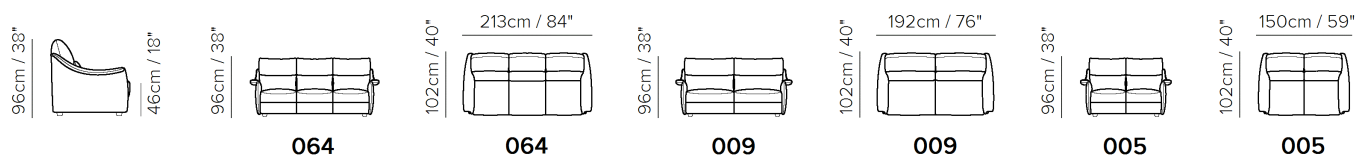

■ Vers. N50+N38+N52

■ Vers. N50+N38+N52

■ Vers. N50+N52

SCHEMATICS

COMPOSITION EXAMPLES

272+291+076+291+274

272+291+076+291X2+049

N50+291+076+N38+N52

NOTES

- Excellent Italian craftsmanship, Triple Motion functions and high visual and seating comfort characterize this sofa, which has a soft, welcoming design
- Triple motion mechanism (vers. Nxx) activates footrest, headrest and lumbar support.
- Models with triple motion mechanism have a "home" button that resets from the relax position to the original position all in one movement. The "home" button is the first of the three switches and is activated by continuous pressure.
- Thanks to ZeroWall mechanism, seat and back cushions can be reclined at a great length without moving sofa away from the wall.
- Model not available with fabric art. Manopesca.
- Tight Seat Cushion (the seat cushions of the models are fixed to the frame)
- Tight Back Cushion (the back cushions of the models are fixed to the frame)
- With Leather Side (the sectional pieces come with leather sides)
- Wood Frame
- Without Feet Assembled (the feet will be in a bag inside the package)
- Plastic Wrap (the model will be wrapped in a plastic bag)
- Feet available in wood finishings 09 (Walnut) / 18 (Wengè)
- Feet height 4,5 cm