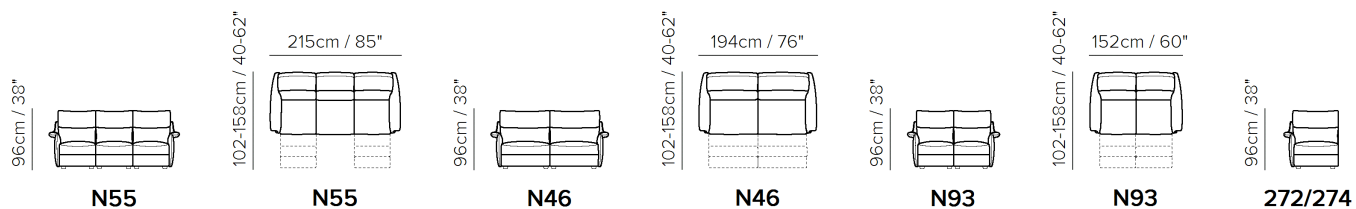

■ Vers. N50+N38+N52

■ Vers. N50+N38+N52

■ Vers. N50+N52

SCHEMATICS

COMPOSITION EXAMPLES

272+291+076+291+274

272+291+076+291X2+049

N50+291+076+N38+N52

NOTES

- Excellent Italian craftsmanship, Triple Motion functions and high visual and seating comfort characterize this sofa, which has a soft, welcoming design
- Triple motion mechanism (vers. Nxx) activates footrest, headrest and lumbar support.
- Models with triple motion mechanism have a "home" button that resets from the relax position to the original position all in one movement. The "home" button is the first of the three switches and is activated by continuous pressure.
- Thanks to ZeroWall mechanism, seat and back cushions can be reclined at a great length without moving sofa away from the wall.
- Model not available with fabric art. Manopesca.
- Tight Seat Cushion (the seat cushions of the models are fixed to the frame)
- Tight Back Cushion (the back cushions of the models are fixed to the frame)
- With Leather Side (the sectional pieces come with leather sides)
- Wood Frame
- Without Feet Assembled (the feet will be in a bag inside the package)
- Plastic Wrap (the model will be wrapped in a plastic bag)
- Feet available in wood finishings 09 (Walnut) / 18 (Wengè)
- Feet height 4,5 cm