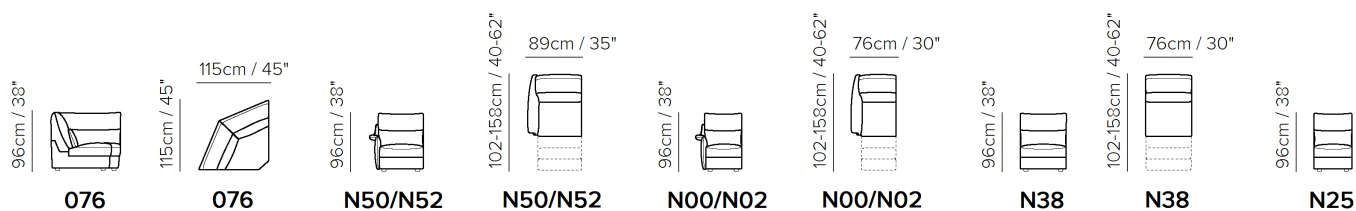

■ Vers. N50+N38+N52

■ Vers. N50+N38+N52

■ Vers. N50+N52

SCHEMATICS

COMPOSITION EXAMPLES

272+291+076+291+274

272+291+076+291X2+049

N50+291+076+N38+N52

NOTES

- Excellent Italian craftsmanship, Triple Motion functions and high visual and seating comfort characterize this sofa, which has a soft, welcoming design
- Triple motion mechanism (vers. Nxx) activates footrest, headrest and lumbar support.
- Models with triple motion mechanism have a "home" button that resets from the relax position to the original position all in one movement. The "home" button is the first of the three switches and is activated by continuous pressure.
- Thanks to ZeroWall mechanism, seat and back cushions can be reclined at a great length without moving sofa away from the wall.
- Model not available with fabric art. Manopesca.
- Tight Seat Cushion (the seat cushions of the models are fixed to the frame)
- Tight Back Cushion (the back cushions of the models are fixed to the frame)
- With Leather Side (the sectional pieces come with leather sides)
- Wood Frame
- Without Feet Assembled (the feet will be in a bag inside the package)
- Plastic Wrap (the model will be wrapped in a plastic bag)
- Feet available in wood finishings 09 (Walnut) / 18 (Wengè)
- Feet height 4,5 cm