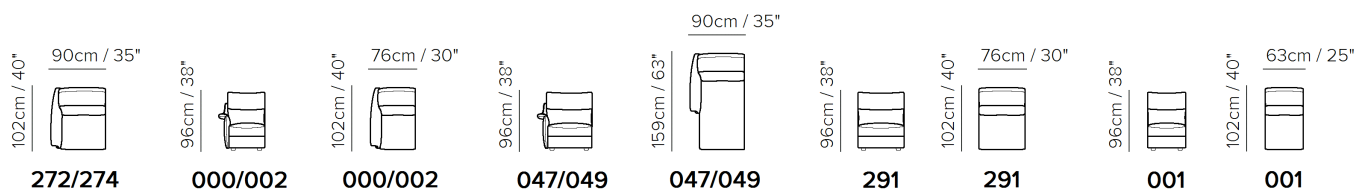

■ Vers. N50+N38+N52

■ Vers. N50+N38+N52

■ Vers. N50+N52

SCHEMATICS

COMPOSITION EXAMPLES

272+291+076+291+274

272+291+076+291X2+049

N50+291+076+N38+N52

NOTES

- Excellent Italian craftsmanship, Triple Motion functions and high visual and seating comfort characterize this sofa, which has a soft, welcoming design
- Triple motion mechanism (vers. Nxx) activates footrest, headrest and lumbar support.
- Models with triple motion mechanism have a "home" button that resets from the relax position to the original position all in one movement. The "home" button is the first of the three switches and is activated by continuous pressure.
- Thanks to ZeroWall mechanism, seat and back cushions can be reclined at a great length without moving sofa away from the wall.
- Model not available with fabric art. Manopesca.
- Tight Seat Cushion (the seat cushions of the models are fixed to the frame)
- Tight Back Cushion (the back cushions of the models are fixed to the frame)
- With Leather Side (the sectional pieces come with leather sides)
- Wood Frame
- Without Feet Assembled (the feet will be in a bag inside the package)
- Plastic Wrap (the model will be wrapped in a plastic bag)
- Feet available in wood finishings 09 (Walnut) / 18 (Wengè)
- Feet height 4,5 cm