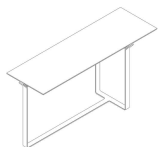

■ E007M4W

■ E007MTW (desk) + E007L08 (drawer)

SCHEMATICS

RECTANGULAR DESK

52cm x 133cm H 76cm
20,47" x 52,36" H 29,92"

RECTANGULAR DESK DRAWER

34cm x 38cm H 8cm
13,39" x 14,96" H 3,15"

FINISHINGS

DINING TABLE

The dining table Omega is characterized by its large scale and simple design. The table is elegantly supported by a metal frame in coffee color. The table is equipped with a side opening mechanism in anodised aluminium that allows you to extend it with an additional 60 cm