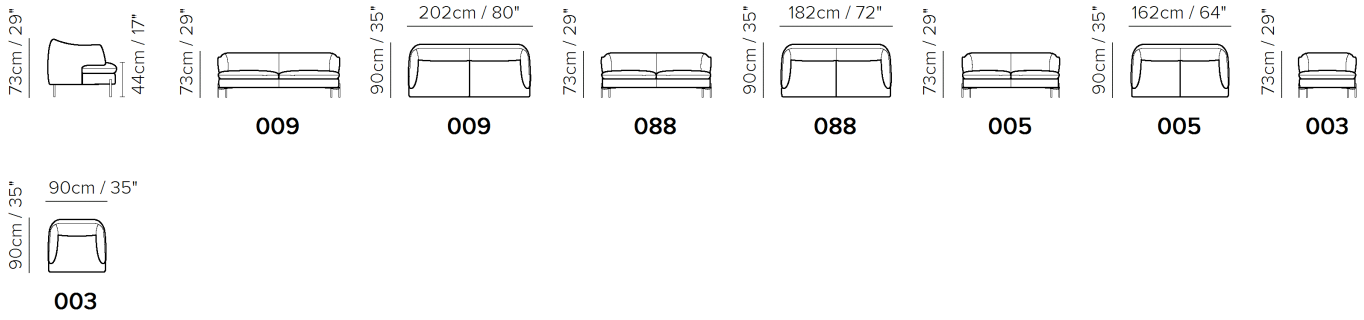

■ Vers. 009

■ Vers. 003

■ Vers. 003

SCHEMATICS

TECHNICAL INFORMATION

	COVERING	Leather <input checked="" type="checkbox"/>	Soft Cover <input checked="" type="checkbox"/>			
	LEGS	Wood <input type="checkbox"/>	Metal <input checked="" type="checkbox"/>	Plastic <input type="checkbox"/>	Castors <input type="checkbox"/>	Upholstered <input type="checkbox"/>
	FILLING	Arms <input type="checkbox"/> Fiber <input checked="" type="checkbox"/> Foam <input type="checkbox"/> Feather/Fiber Mix <input type="checkbox"/> Feather	Seat cushion <input type="checkbox"/> Fiber <input checked="" type="checkbox"/> Foam <input type="checkbox"/> Feather/Fiber Mix <input type="checkbox"/> Feather	Back cushion <input type="checkbox"/> Fiber <input checked="" type="checkbox"/> Foam <input type="checkbox"/> Feather/Fiber Mix <input type="checkbox"/> Feather		
	COMFORT	Standard Comfort <input checked="" type="checkbox"/>	Firm Comfort <input type="checkbox"/>			
	FUNCTION	Bed <input type="checkbox"/>	Electric motion <input type="checkbox"/>	Motion <input type="checkbox"/>	Recliner <input type="checkbox"/>	Sliding <input type="checkbox"/>
	OPTIONS	Nails <input type="checkbox"/>	Removable <input type="checkbox"/>	Contrast Stitching <input type="checkbox"/>		

NOTES

- A captivating design and unique compactness bring personality and elegance even to urban spaces without sacrificing comfort.
- The enveloping back panel can also be upholstered in distinctive precious fabrics such as pied-de-poule (V031).
- Model Saturday (3041) can be ordered in leather-fabric mix using code V041.
- Loose Seat Cushion (the seat cushions of the model are not fixed to the frame)
- Tight Back Cushion (the back cushions of the models are fixed to the frame)
- Wood Frame
- Without Feet Assembled (the feet will be in a bag inside the package)
- Plastic Wrap (the model will be wrapped in a plastic bag)
- Feet available in metal finishings 77 (Glossy Chromed) / 78 (Black Chrome)
- Feet height 22,0 cm