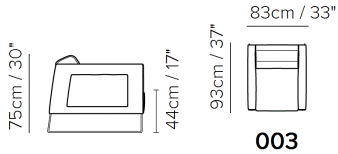

■ vers. 003

■ vers. 003

■ vers. 003

SCHEMATICS

---

## NOTES

- Model is not available with article Bishop.
- Model is not available with article Rossetti.
- Tight Seat Cushion (the seat cushions of the models are fixed to the frame)
- Tight Back Cushion (the back cushions of the models are fixed to the frame)
- Wood Frame
- With Feet Assembled (the model will be loaded with feet already mounted on the sofa)
- Plastic Wrap (the model will be wrapped in a plastic bag)
- Feet available in metal finishing 77 (Glossy Chromed)
- Feet height 18,0 cm