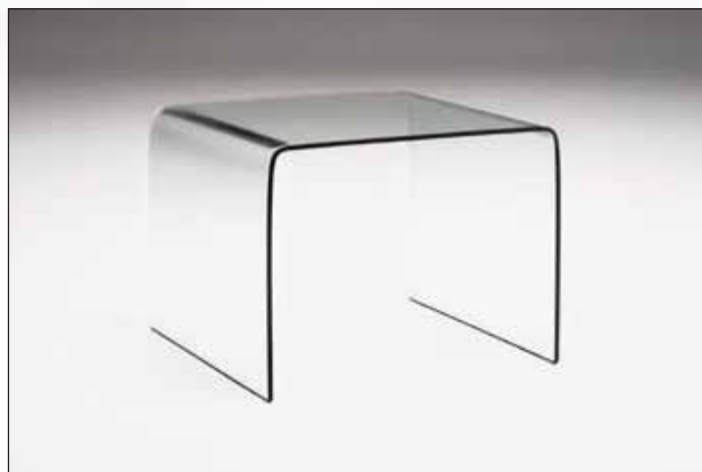

2 1921 ottoman vers. 224 (2 pcs.)
Not included with the table, to be order separately.

T058VX0 corner table • Crystal