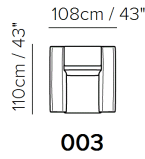

## SCHEMATICS

**009**

**088**

**005**

**003**

**560/E60**

**446/D46**

**346/C46**

## NOTES

- Model also available with thick leather (cat. 60) with model code Sxxx.
- Tight Seat Cushion (the seat cushions of the models are fixed to the frame)
- Tight Back Cushion (the back cushions of the models are fixed to the frame)
- Wood Frame
- With Feet Assembled (the model will be loaded with feet already mounted on the sofa)
- Plastic Wrap (the model will be wrapped in a plastic bag)
- 
- Feet height 11,0 cm
- Version 560, a three seater sofa where each seat has its own electric mechanism. The external seats have soft touch buttons on the exterior part of the arm hidden under the covering; the central one has two buttons on the sides of the seat cushion.