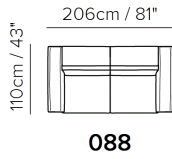

## SCHEMATICS

**009**

**088**

**005**

**003**

**560/E60**

**446/D46**

**346/C46**

## NOTES

- Model also available with thick leather (cat. 60) with model code Sxxx.
- Tight Seat Cushion (the seat cushions of the models are fixed to the frame)
- Tight Back Cushion (the back cushions of the models are fixed to the frame)
- Wood Frame
- With Feet Assembled (the model will be loaded with feet already mounted on the sofa)
- Plastic Wrap (the model will be wrapped in a plastic bag)
- 
- Feet height 11,0 cm
- Version 560, a three seater sofa where each seat has its own electric mechanism. The external seats have soft touch buttons on the exterior part of the arm hidden under the covering; the central one has two buttons on the sides of the seat cushion.