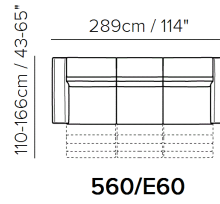

## SCHEMATICS

**009**

**088**

**005**

**003**

**560/E60**

**446/D46**

**346/C46**

## NOTES

- Model also available with thick leather (cat. 60) with model code Sxxx.
- Tight Seat Cushion (the seat cushions of the models are fixed to the frame)
- Tight Back Cushion (the back cushions of the models are fixed to the frame)
- Wood Frame
- With Feet Assembled (the model will be loaded with feet already mounted on the sofa)
- Plastic Wrap (the model will be wrapped in a plastic bag)
- 
- Feet height 11,0 cm
- Version 560, a three seater sofa where each seat has its own electric mechanism. The external seats have soft touch buttons on the exterior part of the arm hidden under the covering; the central one has two buttons on the sides of the seat cushion.