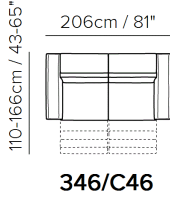

## SCHEMATICS

**009**

**088**

**005**

**003**

**560/E60**

**446/D46**

**346/C46**

## NOTES

- Model also available with thick leather (cat. 60) with model code Sxxx.
- Tight Seat Cushion (the seat cushions of the models are fixed to the frame)
- Tight Back Cushion (the back cushions of the models are fixed to the frame)
- Wood Frame
- With Feet Assembled (the model will be loaded with feet already mounted on the sofa)
- Plastic Wrap (the model will be wrapped in a plastic bag)
- 
- Feet height 11,0 cm
- Version 560, a three seater sofa where each seat has its own electric mechanism. The external seats have soft touch buttons on the exterior part of the arm hidden under the covering; the central one has two buttons on the sides of the seat cushion.