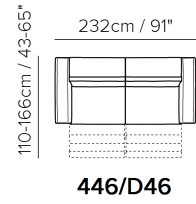

## SCHEMATICS

**009**

**088**

**005**

**003**

**560/E60**

**446/D46**

**346/C46**

## NOTES

- Model also available with thick leather (cat. 60) with model code Sxxx.
- Tight Seat Cushion (the seat cushions of the models are fixed to the frame)
- Tight Back Cushion (the back cushions of the models are fixed to the frame)
- Wood Frame
- With Feet Assembled (the model will be loaded with feet already mounted on the sofa)
- Plastic Wrap (the model will be wrapped in a plastic bag)
- 
- Feet height 11,0 cm
- Version 560, a three seater sofa where each seat has its own electric mechanism. The external seats have soft touch buttons on the exterior part of the arm hidden under the covering; the central one has two buttons on the sides of the seat cushion.