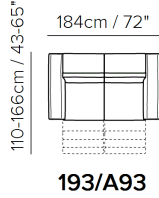

## SCHEMATICS

**009**

**088**

**005**

**003**

**560/E60**

**446/D46**

**346/C46**

## NOTES

- Model also available with thick leather (cat. 60) with model code Sxxx.
- Tight Seat Cushion (the seat cushions of the models are fixed to the frame)
- Tight Back Cushion (the back cushions of the models are fixed to the frame)
- Wood Frame
- With Feet Assembled (the model will be loaded with feet already mounted on the sofa)
- Plastic Wrap (the model will be wrapped in a plastic bag)
- 
- Feet height 11,0 cm
- Version 560, a three seater sofa where each seat has its own electric mechanism. The external seats have soft touch buttons on the exterior part of the arm hidden under the covering; the central one has two buttons on the sides of the seat cushion.