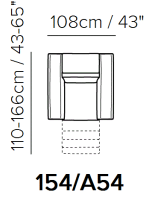

SCHEMATICS

009

088

005

003

560/E60

446/D46

346/C46

193/A93

154/A54