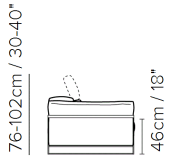

## SCHEMATICS

**009**

**088**

**005**

**003**

**560/E60**

**446/D46**

**346/C46**

## NOTES

- Model also available with thick leather (cat. 60) with model code Sxxx.
- Tight Seat Cushion (the seat cushions of the models are fixed to the frame)
- Tight Back Cushion (the back cushions of the models are fixed to the frame)
- Wood Frame
- With Feet Assembled (the model will be loaded with feet already mounted on the sofa)
- Plastic Wrap (the model will be wrapped in a plastic bag)
- 
- Feet height 11,0 cm
- Version 560, a three seater sofa where each seat has its own electric mechanism. The external seats have soft touch buttons on the exterior part of the arm hidden under the covering; the central one has two buttons on the sides of the seat cushion.