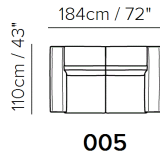

## SCHEMATICS

**009**

**088**

**005**

**003**

**560/E60**

**446/D46**

**346/C46**

## NOTES

- Model also available with thick leather (cat. 60) with model code Sxxx.
- Tight Seat Cushion (the seat cushions of the models are fixed to the frame)
- Tight Back Cushion (the back cushions of the models are fixed to the frame)
- Wood Frame
- With Feet Assembled (the model will be loaded with feet already mounted on the sofa)
- Plastic Wrap (the model will be wrapped in a plastic bag)
- 
- Feet height 11,0 cm
- Version 560, a three seater sofa where each seat has its own electric mechanism. The external seats have soft touch buttons on the exterior part of the arm hidden under the covering; the central one has two buttons on the sides of the seat cushion.