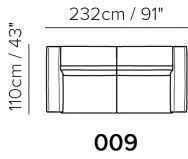

## SCHEMATICS

**009**

**088**

**005**

**003**

**560/E60**

**446/D46**

**346/C46**

## NOTES

- Model also available with thick leather (cat. 60) with model code Sxxx.
- Tight Seat Cushion (the seat cushions of the models are fixed to the frame)
- Tight Back Cushion (the back cushions of the models are fixed to the frame)
- Wood Frame
- With Feet Assembled (the model will be loaded with feet already mounted on the sofa)
- Plastic Wrap (the model will be wrapped in a plastic bag)
- 
- Feet height 11,0 cm
- Version 560, a three seater sofa where each seat has its own electric mechanism. The external seats have soft touch buttons on the exterior part of the arm hidden under the covering; the central one has two buttons on the sides of the seat cushion.