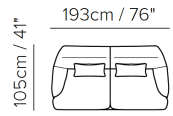

■ Vers. 009

■ Vers. 009

■ Vers. 005

SCHEMATICS

009

009

005

005

NOTES

- Designed by renowned Italian architect Claudio Bellini, romantic Don Giovanni is characterised by its generously proportioned seats and unique comfort.
- Its soft, sinuous shape and thin, sculptural armrests are enhanced by loose lumbar cushions.
- Cast metal foot for the added touch of style.
- Model is available with contrast welt to be entered as second covering
- Seat cushion includes a layer of memory foam, a pressure-sensitive soft polyurethane, that recovers its form completely thus giving great comfort.
- Loose Seat Cushion (the seat cushions of the model are not fixed to the frame)
- Tight Back Cushion (the back cushions of the models are fixed to the frame)
- Wood Frame
- Without Feet Assembled (the feet will be in a bag inside the package)
- Plastic Wrap (the model will be wrapped in a plastic bag)
- Feet available in metal finishings 77 (Glossy Chromed) / 78 (Black Chrome)
- Feet height 12,5 cm