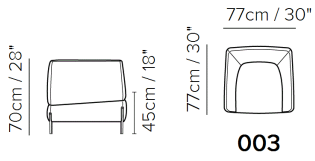

■ vers. 003

■ vers. 003

■ vers. 003

SCHEMATICS

TECHNICAL INFORMATION

	COVERING	Leather <input checked="" type="checkbox"/>	Soft Cover <input checked="" type="checkbox"/>			
	LEGS	Wood <input type="checkbox"/>	Metal <input checked="" type="checkbox"/>	Plastic <input type="checkbox"/>	Castors <input type="checkbox"/>	Upholstered <input type="checkbox"/>
	FILLING	Arms <input type="checkbox"/> Fiber <input checked="" type="checkbox"/> Foam <input type="checkbox"/> Feather/Fiber Mix <input type="checkbox"/> Feather	Seat cushion <input type="checkbox"/> Fiber <input checked="" type="checkbox"/> Foam <input type="checkbox"/> Feather/Fiber Mix <input type="checkbox"/> Feather	Back cushion <input type="checkbox"/> Fiber <input checked="" type="checkbox"/> Foam <input type="checkbox"/> Feather/Fiber Mix <input type="checkbox"/> Feather		
	COMFORT	Standard Comfort <input checked="" type="checkbox"/>	Firm Comfort <input type="checkbox"/>			
	FUNCTION	Bed <input type="checkbox"/>	Electric motion <input type="checkbox"/>	Motion <input type="checkbox"/>	Recliner <input type="checkbox"/>	Sliding <input type="checkbox"/>
	OPTIONS	Contrast Stitching <input type="checkbox"/>	Removable <input type="checkbox"/>	Nails <input type="checkbox"/>		

NOTES

- Loose Seat Cushion (the seat cushions of the model are not fixed to the frame)
- Tight Back Cushion (the back cushions of the models are fixed to the frame)
- Wood Frame
- With Feet Assembled (the model will be loaded with feet already mounted on the sofa)
- Feet available in metal finishings 77 (Glossy Chromed) / 78 (Glossy Black)
- Feet height 11,5 cm