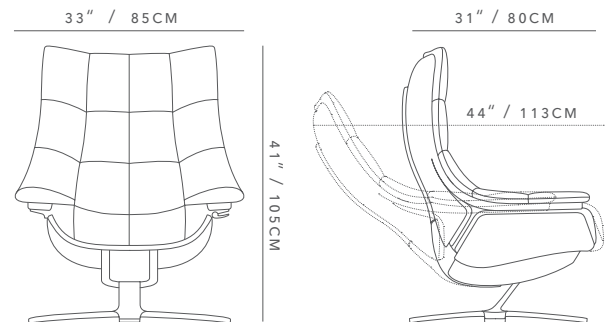

# RE-VIVE QUICKTIME PROGRAM

Style - 606 Suit  
 Cover - 78.0172.08 Microfiber  
 Olive Green Fabric  
 Finish - BF03 Brown Base / Brown Spine  
 Size - K = King  
 Q = Queen  
 Headrest - 704 = No

## Stocking Sku's

605K-704 (78.0172.08 and BF03 finish)  
 605Q-704 (78.0172.08 and BF03 finish)

78.0172.08 Olive Green

### KING DIMENSIONS

### QUEEN DIMENSIONS

Sizes refers to the Re-vive quilted version. Sizes of other styles may slightly vary.