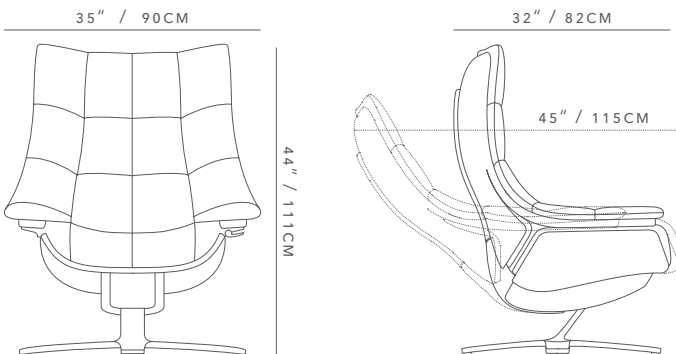

# RE-VIVE QUICKTIME PROGRAM

Style - 606 Suit  
 Cover - 78.0172.08 Microfiber  
 Olive Green Fabric  
 Finish - BF03 Brown Base / Brown Spine  
 Size - K = King  
 Q = Queen  
 Headrest - 704 = No

## Stocking Sku's

605K-704 (78.0172.08 and BF03 finish)  
 605Q-704 (78.0172.08 and BF03 finish)

78.0172.08 Olive Green

### KING DIMENSIONS

### QUEEN DIMENSIONS

Sizes refers to the Re-vive quilted version. Sizes of other styles may slightly vary.