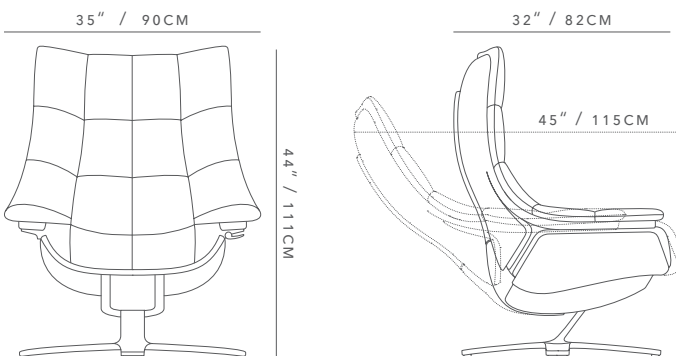

RE-VIVE QUICKTIME PROGRAM

Style - 604 Club
 Cover - 15ZC Scottsdale
 Vintage Brown Leather
 Finish - BF03 Brown Base / Brown Spine
 Size - K = King
 Q = Queen
 Headrest - 704 = No

Stocking Sku's

604K-704 (15ZC and BF03 finish)
 603Q-704 (15ZC and BF03 finish)

15ZC Vintage Brown

KING DIMENSIONS

QUEEN DIMENSIONS

Sizes refers to the Re-vive quilted version. Sizes of other styles may slightly vary.