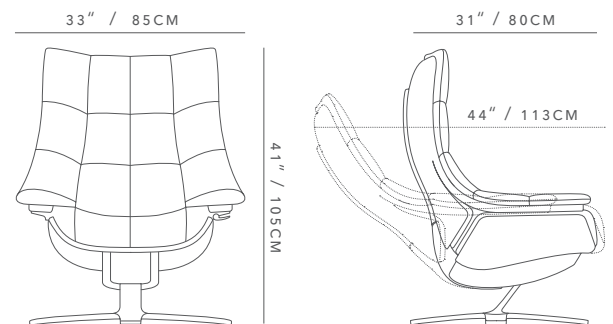

RE-VIVE QUICKTIME PROGRAM

Style - 604 Club
 Cover - 15ZC Scottsdale
 Vintage Brown Leather
 Finish - BF03 Brown Base / Brown Spine
 Size - K = King
 Q = Queen
 Headrest - 704 = No

Stocking Sku's

604K-704 (15ZC and BF03 finish)
 603Q-704 (15ZC and BF03 finish)

15ZC Vintage Brown

KING DIMENSIONS

QUEEN DIMENSIONS

Sizes refers to the Re-vive quilted version. Sizes of other styles may slightly vary.