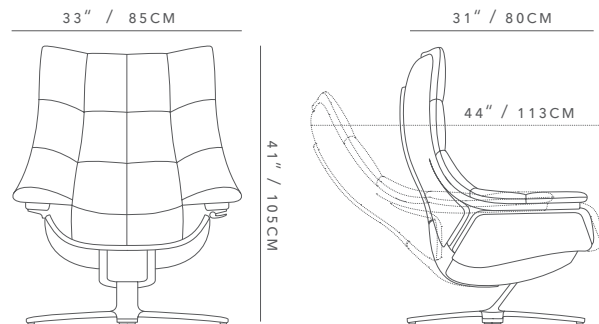

RE-VIVE QUICKTIME PROGRAM

Style - 600 Quilted
 Cover - 20PA Summer White Leather
 Finish - BF02 White Base / White Spine
 Size - K = King
 Q = Queen
 Headrest - 700 = Yes
 704 = No

Stocking Sku's

600K-700 in 20PA and BF02 finish
 600Q-700 in 20PA and BF02 finish
 600K-704 in 20PA and BF02 finish
 600Q-704 in 20PA and BF02 finish

20PA Summer White

KING DIMENSIONS

QUEEN DIMENSIONS

Sizes refers to the Re-vive quilted version. Sizes of other styles may slightly vary.