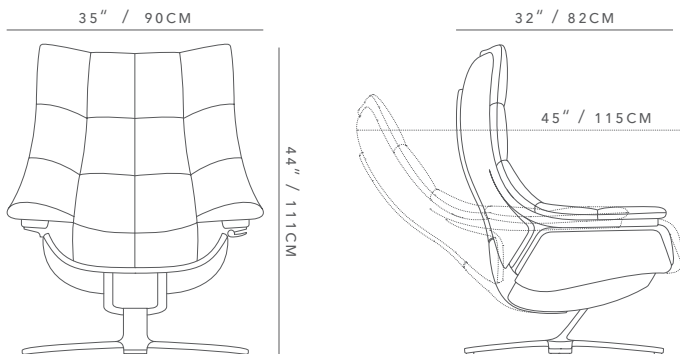

RE-VIVE QUICKTIME PROGRAM

Style - 600 Quilted
 Cover - 20PA Summer White Leather
 Finish - BF02 White Base / White Spine
 Size - K = King
 Q = Queen
 Headrest - 700 = Yes
 704 = No

Stocking Sku's

600K-700 in 20PA and BF02 finish
 600Q-700 in 20PA and BF02 finish
 600K-704 in 20PA and BF02 finish
 600Q-704 in 20PA and BF02 finish

20PA Summer White

KING DIMENSIONS

QUEEN DIMENSIONS

Sizes refers to the Re-vive quilted version. Sizes of other styles may slightly vary.