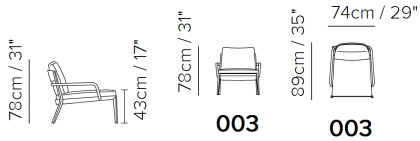

■ vers. 003

■ vers. 003

■ vers. 003

SCHEMATICS

TECHNICAL INFORMATION

	COVERING	Leather <input checked="" type="checkbox"/>	Soft Cover <input checked="" type="checkbox"/>			
	LEGS	Wood <input type="checkbox"/>	Metal <input type="checkbox"/>	Plastic <input type="checkbox"/>	Castors <input type="checkbox"/>	Upholstered <input type="checkbox"/>
	FILLING	Arms	<input type="checkbox"/> Fiber <input type="checkbox"/> Foam <input type="checkbox"/> Feather/Fiber Mix <input type="checkbox"/> Feather	Seat cushion	<input type="checkbox"/> Fiber <input type="checkbox"/> Foam <input type="checkbox"/> Feather/Fiber Mix <input type="checkbox"/> Feather	Back cushion <input type="checkbox"/> Fiber <input type="checkbox"/> Foam <input type="checkbox"/> Feather/Fiber Mix <input type="checkbox"/> Feather
	COMFORT	Standard Comfort <input checked="" type="checkbox"/>	Firm Comfort <input type="checkbox"/>			
	FUNCTION	Bed <input type="checkbox"/>	Electric motion <input type="checkbox"/>	Motion <input type="checkbox"/>	Recliner <input type="checkbox"/>	Sliding <input type="checkbox"/>
	OPTIONS	Nails <input type="checkbox"/>	Removable <input type="checkbox"/>	Contrast Stitching <input type="checkbox"/>		

NOTES

- Tight Seat Cushion (the seat cushions of the models are fixed to the frame)
- Loose Back Cushion (the back cushions of the model are not fixed to the frame)
- Wood Frame
- With Feet Assembled (the model will be loaded with feet already mounted on the sofa)
- Front feet are slightly higher in respect to rear.
- Feet height 26,0/19,0 cm