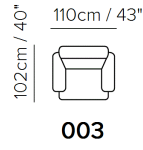

■ vers. 009

■ vers. 009

■ vers. 003

SCHEMATICS

TECHNICAL INFORMATION

	COVERING	Leather <input checked="" type="checkbox"/>					
	LEGS	Wood <input checked="" type="checkbox"/>	Metal <input type="checkbox"/>	Plastic <input type="checkbox"/>	Castors <input type="checkbox"/>	Upholstered <input type="checkbox"/>	
	FILLING	Arms <input type="checkbox"/> Fiber <input checked="" type="checkbox"/> Foam <input type="checkbox"/> Feather/Fiber Mix <input type="checkbox"/> Feather	Seat cushion <input type="checkbox"/> Fiber <input checked="" type="checkbox"/> Foam <input checked="" type="checkbox"/> Feather/Fiber Mix <input type="checkbox"/> Feather	Back cushion <input type="checkbox"/> Fiber <input checked="" type="checkbox"/> Foam <input type="checkbox"/> Feather/Fiber Mix <input type="checkbox"/> Feather			
	COMFORT	Standard Comfort <input checked="" type="checkbox"/>	Firm Comfort <input checked="" type="checkbox"/>				
	FUNCTION	Bed <input type="checkbox"/>	Electric motion <input type="checkbox"/>	Motion <input type="checkbox"/>	Recliner <input type="checkbox"/>	Sliding <input type="checkbox"/>	
	OPTIONS	Contrast Stitching <input type="checkbox"/>	Removable <input type="checkbox"/>	Nails <input type="checkbox"/>			

NOTES

- Model is not available with article Sirio.
- Loose Seat Cushion (the seat cushions of the model are not fixed to the frame)
- Tight Back Cushion (the back cushions of the models are fixed to the frame)
- Wood Frame
- Without Feet Assembled (the feet will be in a bag inside the package)
- Plastic Wrap (the model will be wrapped in a plastic bag)
- Feet available in wood finishings 09 (Walnut) / 18 (Wengè)
- Feet height 6,5 cm