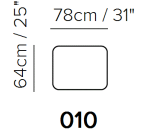

■ vers. 009

■ vers. 009

■ vers. 003

SCHEMATICS

TECHNICAL INFORMATION

	COVERING	Leather <input checked="" type="checkbox"/>					
	LEGS	Wood <input checked="" type="checkbox"/>	Metal <input type="checkbox"/>	Plastic <input type="checkbox"/>	Castors <input type="checkbox"/>	Upholstered <input type="checkbox"/>	
	FILLING	Arms <input type="checkbox"/> Fiber <input checked="" type="checkbox"/> Foam <input type="checkbox"/> Feather/Fiber Mix <input type="checkbox"/> Feather	Seat cushion <input type="checkbox"/> Fiber <input checked="" type="checkbox"/> Foam <input checked="" type="checkbox"/> Feather/Fiber Mix <input type="checkbox"/> Feather	Back cushion <input type="checkbox"/> Fiber <input checked="" type="checkbox"/> Foam <input type="checkbox"/> Feather/Fiber Mix <input type="checkbox"/> Feather			
	COMFORT	Standard Comfort <input checked="" type="checkbox"/>	Firm Comfort <input checked="" type="checkbox"/>				
	FUNCTION	Bed <input type="checkbox"/>	Electric motion <input type="checkbox"/>	Motion <input type="checkbox"/>	Recliner <input type="checkbox"/>	Sliding <input type="checkbox"/>	
	OPTIONS	Contrast Stitching <input type="checkbox"/>	Removable <input type="checkbox"/>	Nails <input type="checkbox"/>			

NOTES

- Model is not available with article Sirio.
- Loose Seat Cushion (the seat cushions of the model are not fixed to the frame)
- Tight Back Cushion (the back cushions of the models are fixed to the frame)
- Wood Frame
- Without Feet Assembled (the feet will be in a bag inside the package)
- Plastic Wrap (the model will be wrapped in a plastic bag)
- Feet available in wood finishings 09 (Walnut) / 18 (Wengè)
- Feet height 6,5 cm