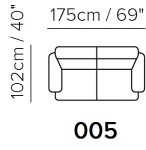

■ vers. 009

■ vers. 009

■ vers. 003

SCHEMATICS

TECHNICAL INFORMATION

	COVERING	Leather <input checked="" type="checkbox"/>					
	LEGS	Wood <input checked="" type="checkbox"/>	Metal <input type="checkbox"/>	Plastic <input type="checkbox"/>	Castors <input type="checkbox"/>	Upholstered <input type="checkbox"/>	
	FILLING	Arms <input type="checkbox"/> Fiber <input checked="" type="checkbox"/> Foam <input type="checkbox"/> Feather/Fiber Mix <input type="checkbox"/> Feather	Seat cushion <input type="checkbox"/> Fiber <input checked="" type="checkbox"/> Foam <input checked="" type="checkbox"/> Feather/Fiber Mix <input type="checkbox"/> Feather	Back cushion <input type="checkbox"/> Fiber <input checked="" type="checkbox"/> Foam <input type="checkbox"/> Feather/Fiber Mix <input type="checkbox"/> Feather			
	COMFORT	Standard Comfort <input checked="" type="checkbox"/>	Firm Comfort <input checked="" type="checkbox"/>				
	FUNCTION	Bed <input type="checkbox"/>	Electric motion <input type="checkbox"/>	Motion <input type="checkbox"/>	Recliner <input type="checkbox"/>	Sliding <input type="checkbox"/>	
	OPTIONS	Contrast Stitching <input type="checkbox"/>	Removable <input type="checkbox"/>	Nails <input type="checkbox"/>			

NOTES

- Model is not available with article Sirio.
- Loose Seat Cushion (the seat cushions of the model are not fixed to the frame)
- Tight Back Cushion (the back cushions of the models are fixed to the frame)
- Wood Frame
- Without Feet Assembled (the feet will be in a bag inside the package)
- Plastic Wrap (the model will be wrapped in a plastic bag)
- Feet available in wood finishings 09 (Walnut) / 18 (Wengè)
- Feet height 6,5 cm