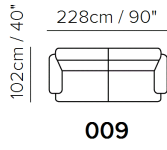

■ vers. 009

■ vers. 009

■ vers. 003

SCHEMATICS

TECHNICAL INFORMATION

	COVERING	Leather <input checked="" type="checkbox"/>					
	LEGS	Wood <input checked="" type="checkbox"/>	Metal <input type="checkbox"/>	Plastic <input type="checkbox"/>	Castors <input type="checkbox"/>	Upholstered <input type="checkbox"/>	
	FILLING	Arms <input type="checkbox"/> Fiber <input checked="" type="checkbox"/> Foam <input type="checkbox"/> Feather/Fiber Mix <input type="checkbox"/> Feather	Seat cushion <input type="checkbox"/> Fiber <input checked="" type="checkbox"/> Foam <input checked="" type="checkbox"/> Feather/Fiber Mix <input type="checkbox"/> Feather	Back cushion <input type="checkbox"/> Fiber <input checked="" type="checkbox"/> Foam <input type="checkbox"/> Feather/Fiber Mix <input type="checkbox"/> Feather			
	COMFORT	Standard Comfort <input checked="" type="checkbox"/>	Firm Comfort <input checked="" type="checkbox"/>				
	FUNCTION	Bed <input type="checkbox"/>	Electric motion <input type="checkbox"/>	Motion <input type="checkbox"/>	Recliner <input type="checkbox"/>	Sliding <input type="checkbox"/>	
	OPTIONS	Contrast Stitching <input type="checkbox"/>	Removable <input type="checkbox"/>	Nails <input type="checkbox"/>			

NOTES

- Model is not available with article Sirio.
- Loose Seat Cushion (the seat cushions of the model are not fixed to the frame)
- Tight Back Cushion (the back cushions of the models are fixed to the frame)
- Wood Frame
- Without Feet Assembled (the feet will be in a bag inside the package)
- Plastic Wrap (the model will be wrapped in a plastic bag)
- Feet available in wood finishings 09 (Walnut) / 18 (Wengè)
- Feet height 6,5 cm