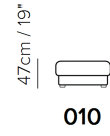

■ vers. 009

■ vers. 009

■ vers. 003

SCHEMATICS

TECHNICAL INFORMATION

	COVERING	Leather <input checked="" type="checkbox"/>					
	LEGS	Wood <input checked="" type="checkbox"/>	Metal <input type="checkbox"/>	Plastic <input type="checkbox"/>	Castors <input type="checkbox"/>	Upholstered <input type="checkbox"/>	
	FILLING	Arms <input type="checkbox"/> Fiber <input checked="" type="checkbox"/> Foam <input type="checkbox"/> Feather/Fiber Mix <input type="checkbox"/> Feather	Seat cushion <input type="checkbox"/> Fiber <input checked="" type="checkbox"/> Foam <input checked="" type="checkbox"/> Feather/Fiber Mix <input type="checkbox"/> Feather	Back cushion <input type="checkbox"/> Fiber <input checked="" type="checkbox"/> Foam <input type="checkbox"/> Feather/Fiber Mix <input type="checkbox"/> Feather			
	COMFORT	Standard Comfort <input checked="" type="checkbox"/>	Firm Comfort <input checked="" type="checkbox"/>				
	FUNCTION	Bed <input type="checkbox"/>	Electric motion <input type="checkbox"/>	Motion <input type="checkbox"/>	Recliner <input type="checkbox"/>	Sliding <input type="checkbox"/>	
	OPTIONS	Contrast Stitching <input type="checkbox"/>	Removable <input type="checkbox"/>	Nails <input type="checkbox"/>			

NOTES

- Model is not available with article Sirio.
- Loose Seat Cushion (the seat cushions of the model are not fixed to the frame)
- Tight Back Cushion (the back cushions of the models are fixed to the frame)
- Wood Frame
- Without Feet Assembled (the feet will be in a bag inside the package)
- Plastic Wrap (the model will be wrapped in a plastic bag)
- Feet available in wood finishings 09 (Walnut) / 18 (Wengè)
- Feet height 6,5 cm