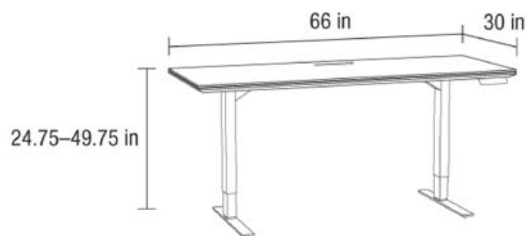

## Specifications

**Model 6052:****Overall Dimensions (H x W x D):** 24.75–49.75 x 66 x 30 in**Weight:** 156 lbs**Capacity:** 150 lbs

Furniture dimensions, specifications, materials, finishes and availability are subject to change. Due to variations in computer monitors, the actual finish may appear differently online. Visit your local BDI retailer to view actual finish samples.