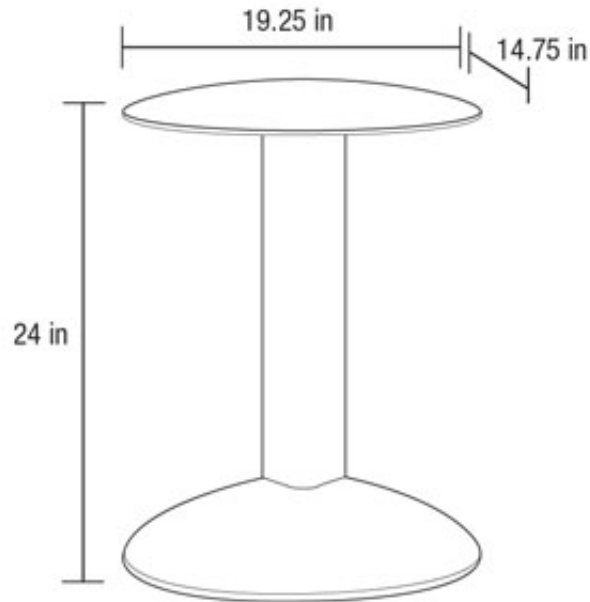

Bink 1025 Specifications

Model 1025:

Overall Dimensions (H x W x D): 24 x 19.25 x 14.75 in

Capacity: 25 lbs / Do not sit or stand

Furniture dimensions, specifications, materials, finishes and availability are subject to change. Due to variations in computer monitors, the actual finish may appear differently online. Visit your local BDI retailer to view actual finish samples.